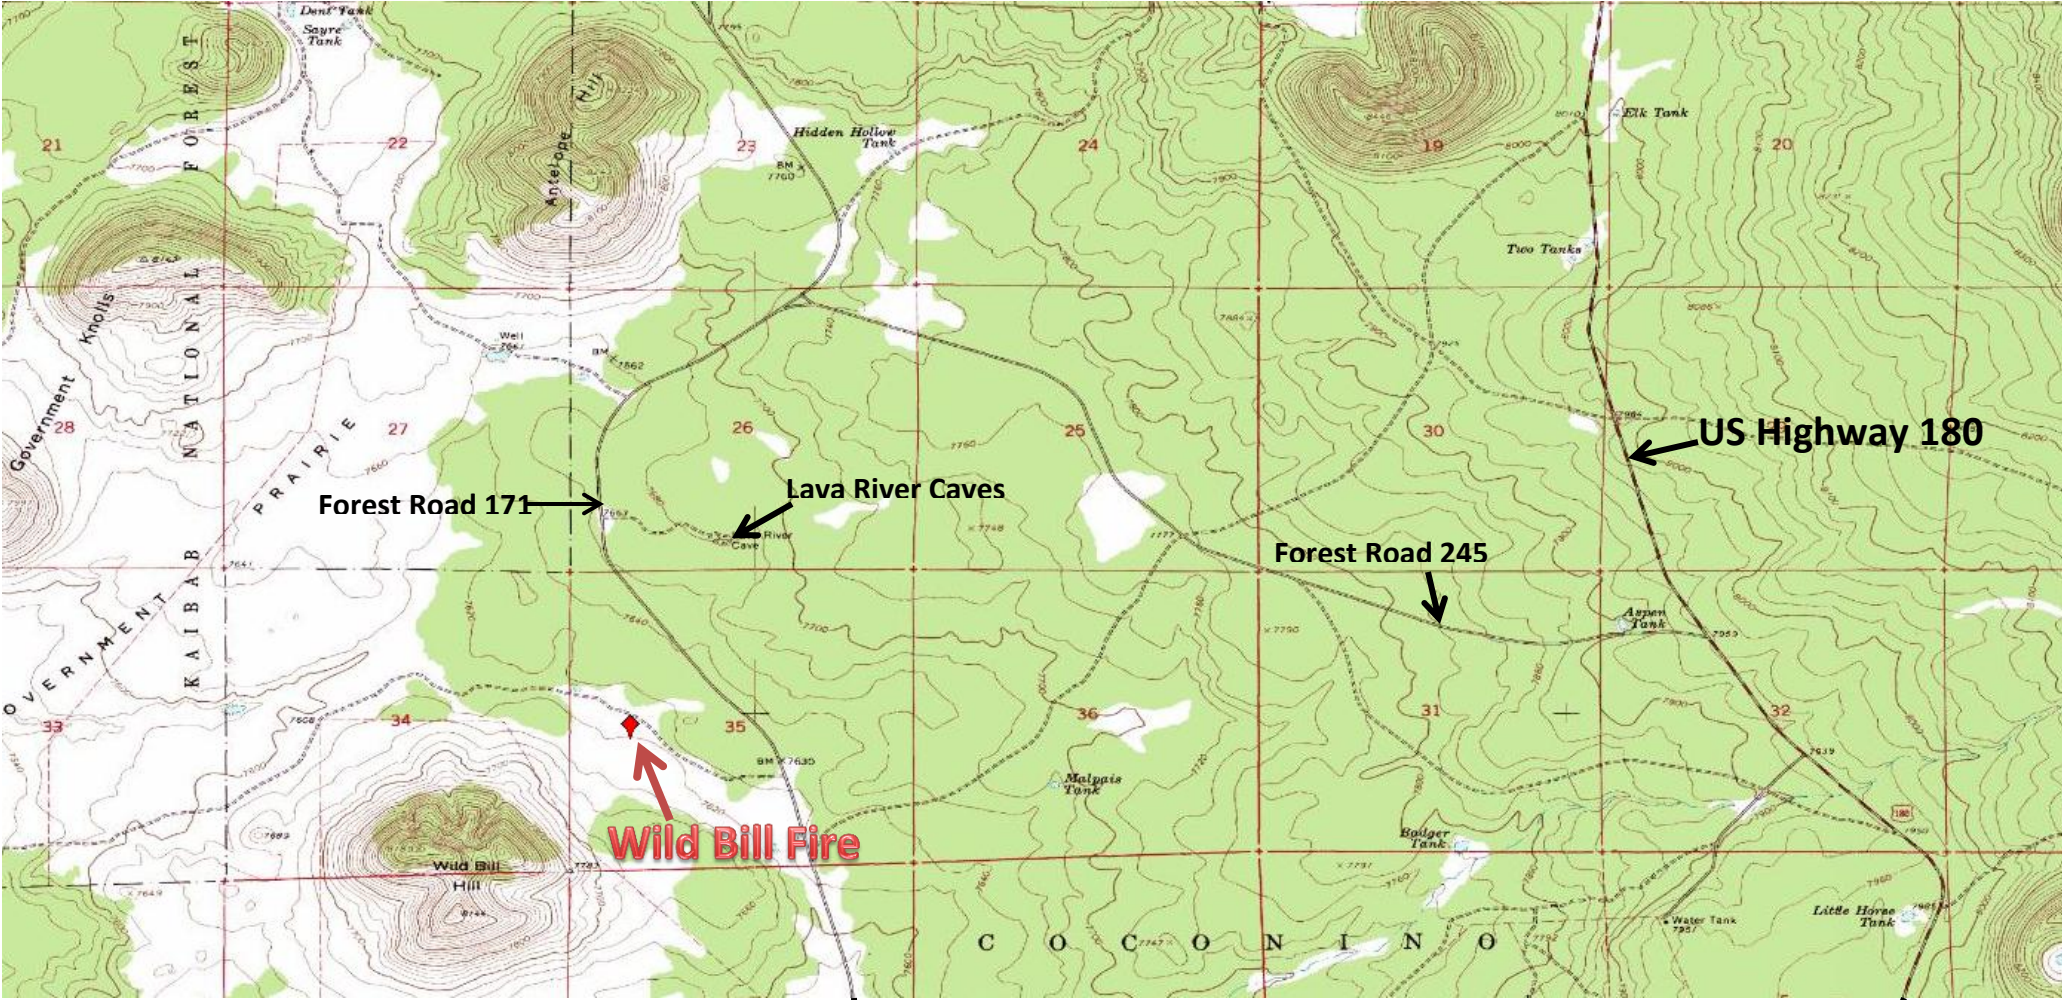

**Wild Bill Fire Location  
Detected @ 941 am on June 14, 2013**

Forest Road 171 →

← Lava River Caves

← Forest Road 245

← US Highway 180

Wild Bill Fire

Approximately 6 miles to Belmont via  
Forest Road 171

Approximately 10 miles to Flagstaff via US  
Highway 180