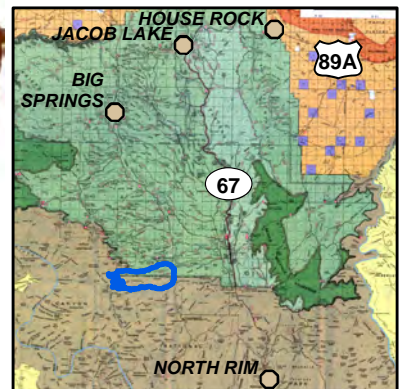

Ikes Fire
Public Information Map
 Aug. 17, 2019
 Approx. 3,500 Acres

- | | | |
|-------------------------------------|----------------------------|------|
| Trailheads | Closure Area-Kaibab NF | NPS |
| Fire Perimeter | Road - Unimproved | USFS |
| Fire Planning Area | Trail | |
| Closed Roads/Trails Grand Canyon NP | Road - Light Duty - Dirt | |
| | Road - Light Duty - Gravel | |