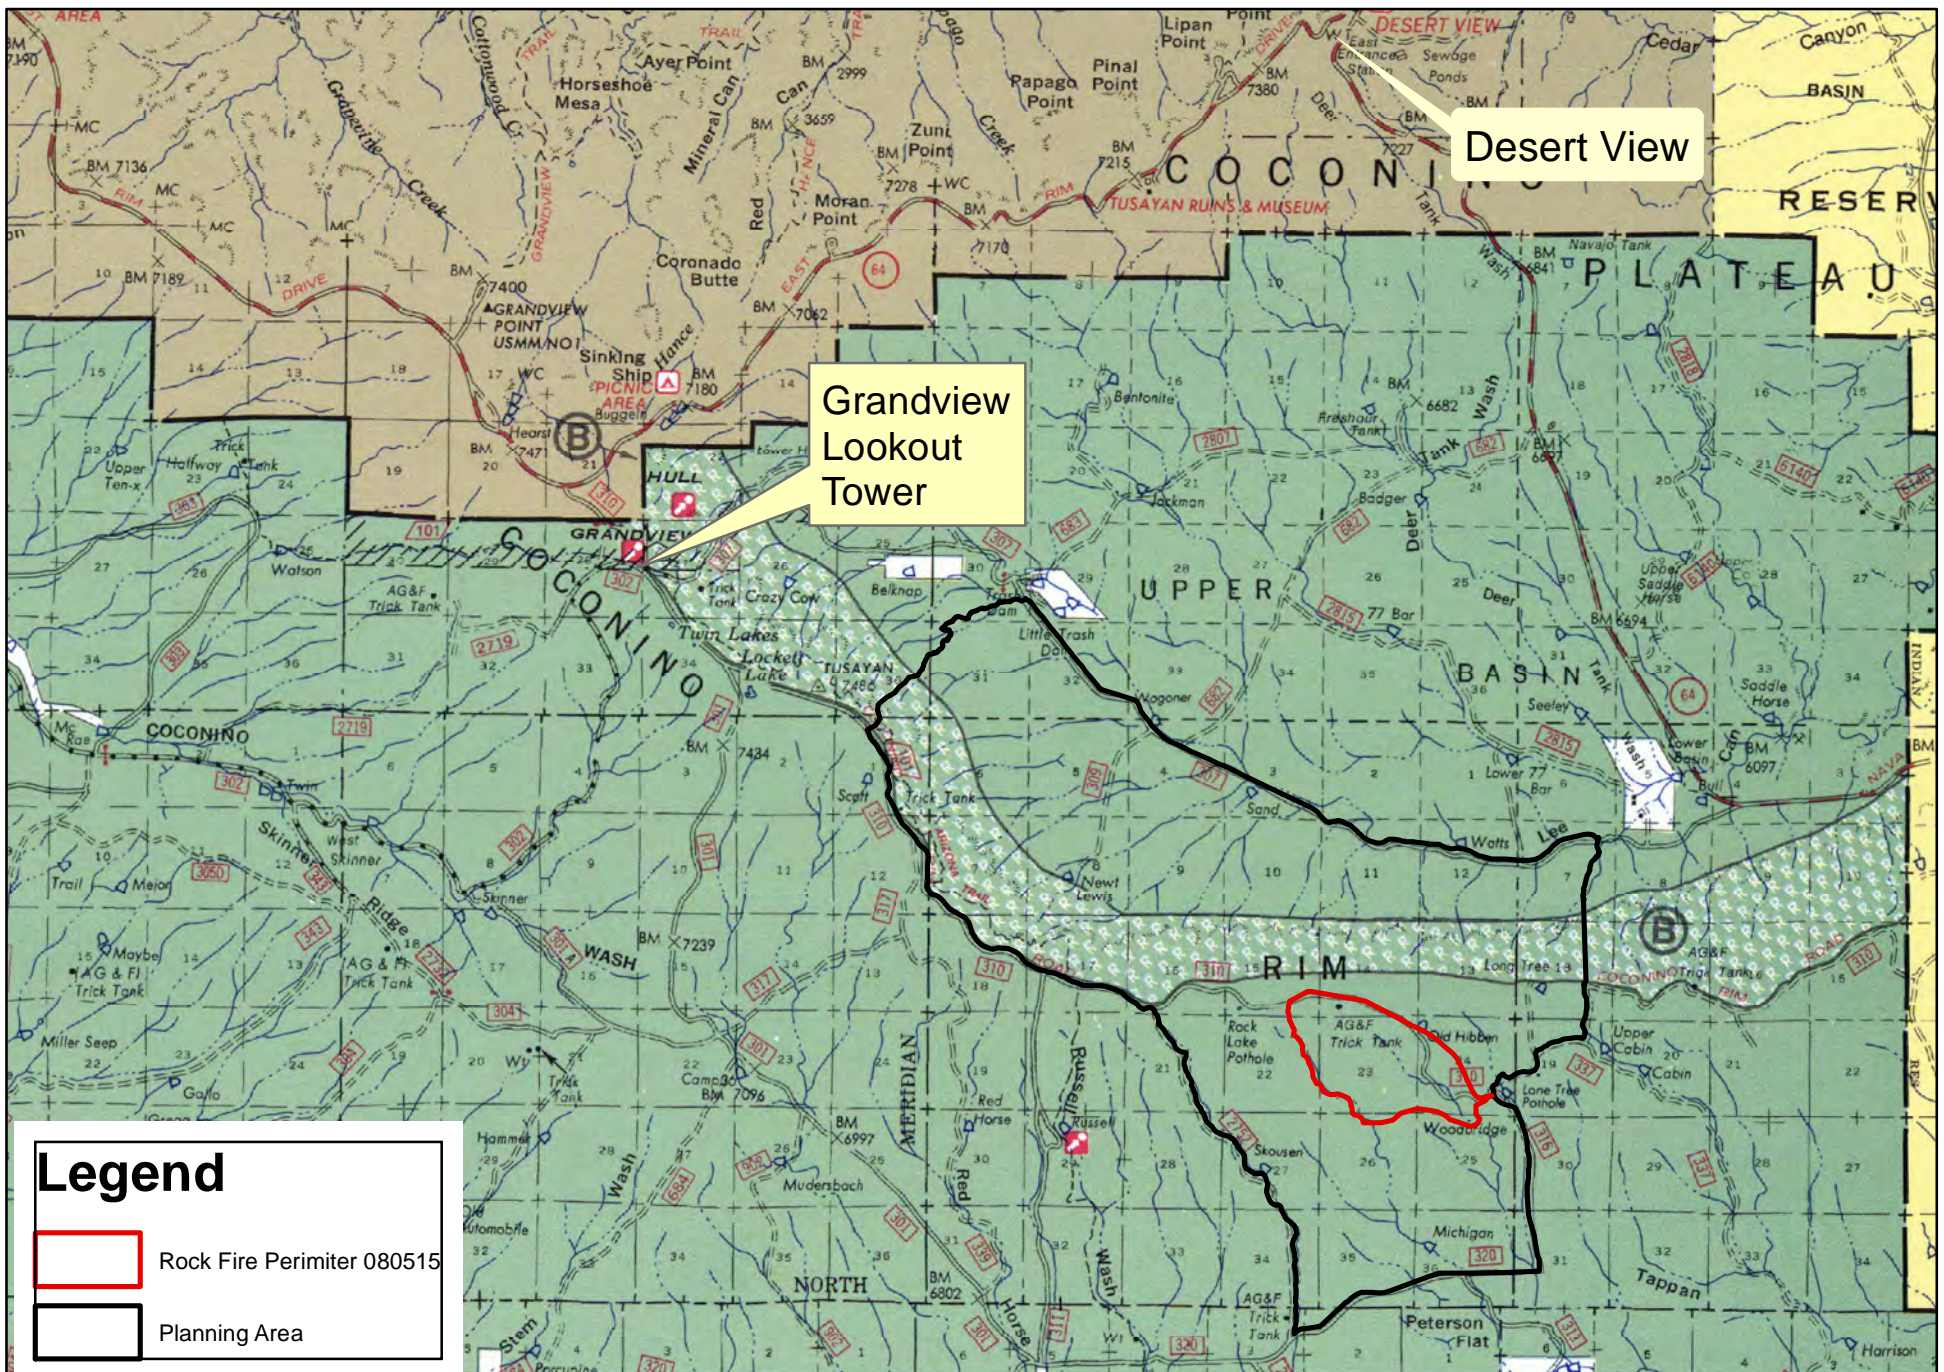

Rock Fire - Tusayan Ranger District

Desert View

Grandview Lookout Tower

Legend

-  Rock Fire Perimeter 080515
-  Planning Area