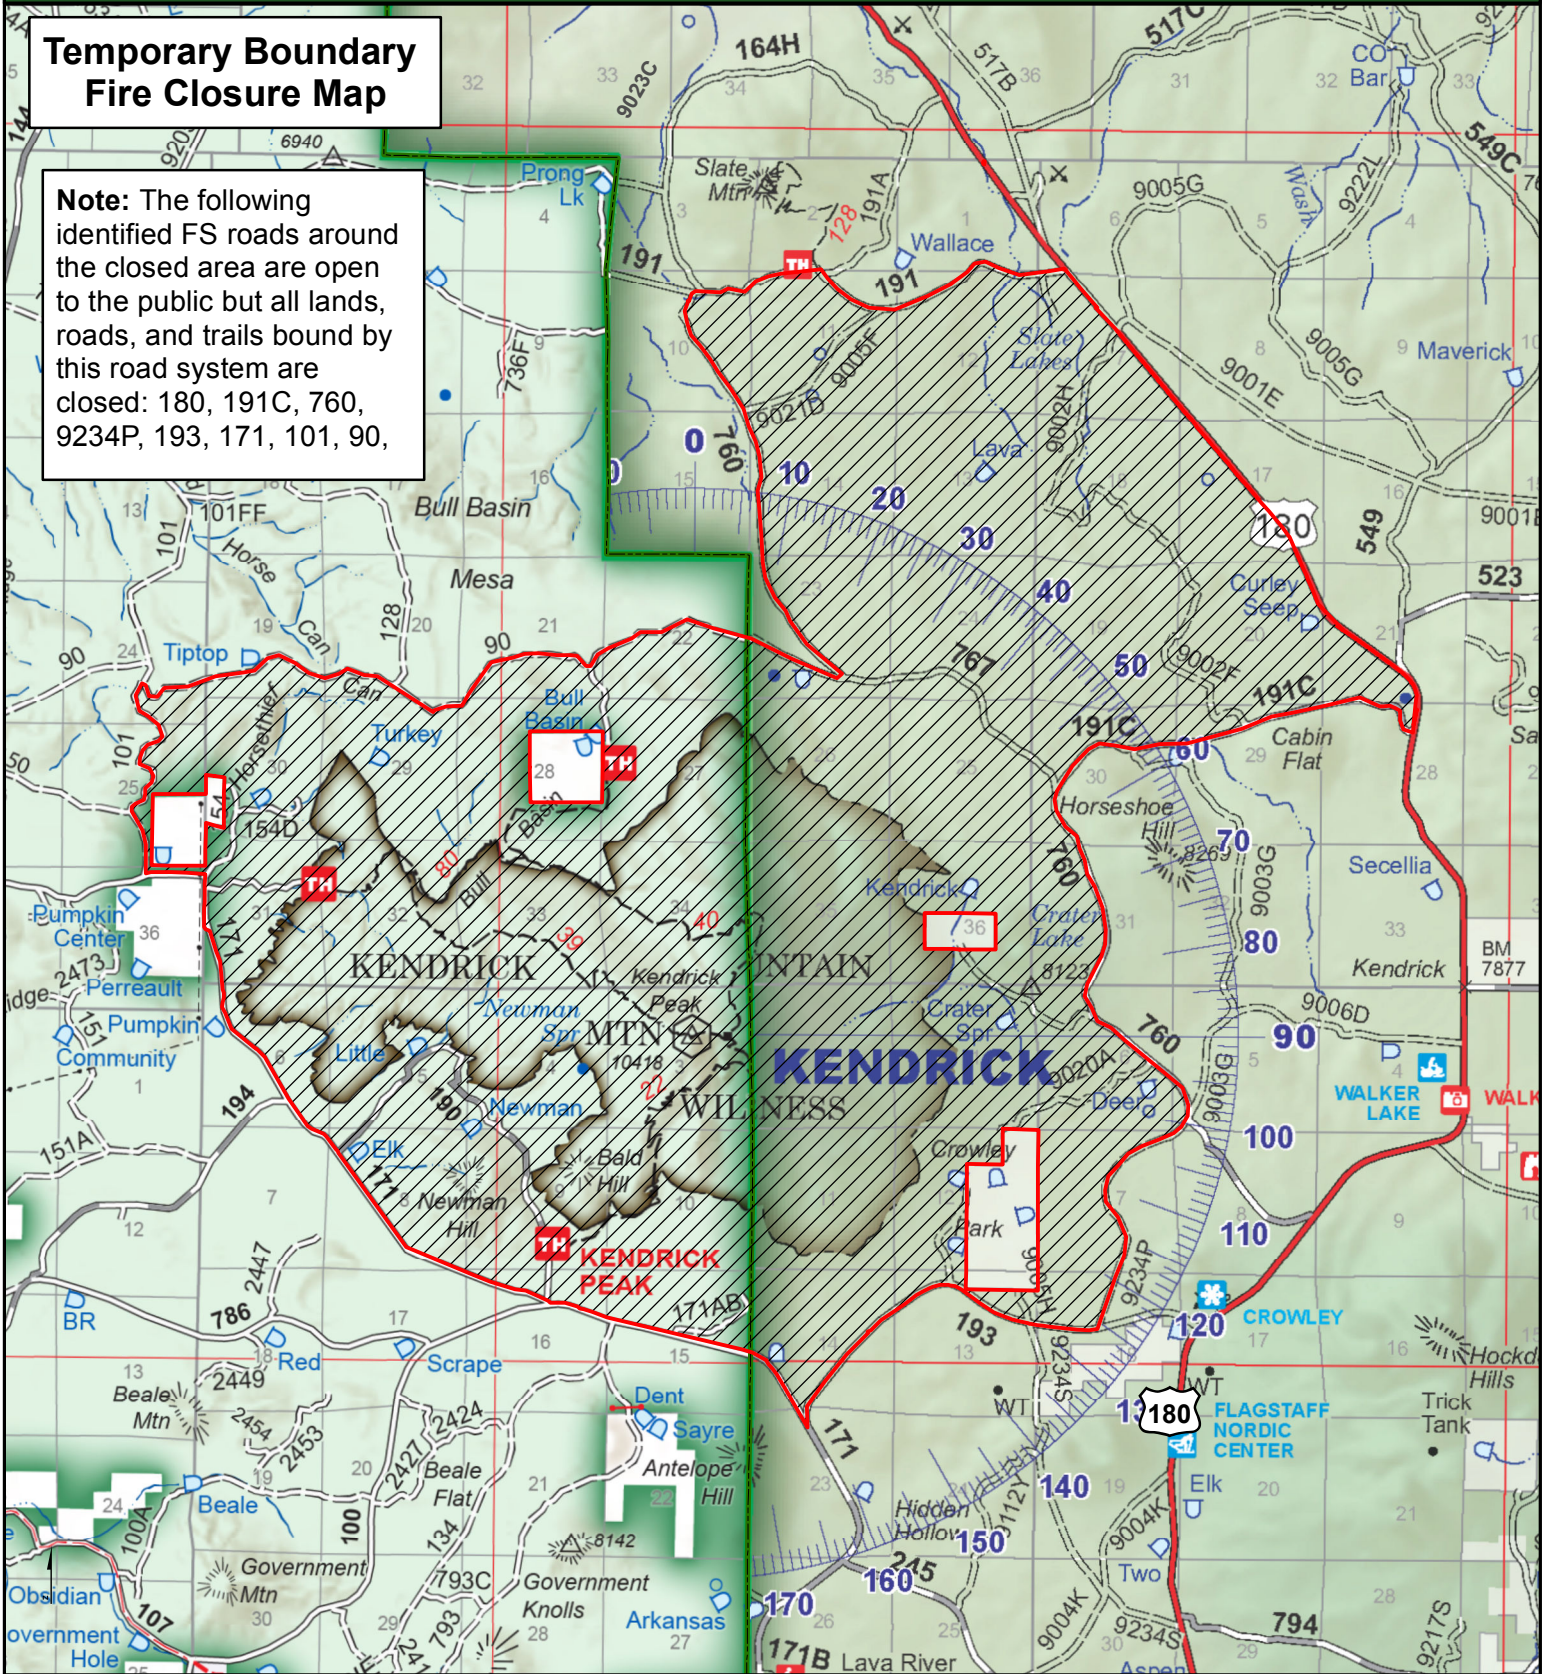

# Temporary Boundary Fire Closure Map

**Note:** The following identified FS roads around the closed area are open to the public but all lands, roads, and trails bound by this road system are closed: 180, 191C, 760, 9234P, 193, 171, 101, 90,

**Legend**

Exhibit A  
Forest Order # 04-17-19-F  
Boundary Fire  
Coconino National Forest  
Flagstaff Ranger District  
Kaibab National Forest  
Williams Ranger District

- Closed Area
- National Forest Boundary

This road, trail, and area closure affects only National Forest System roads, trails and lands within the closure area on Kaibab and Coconino National Forest. The closure does not apply to any non-National Forest System roads, trails or lands within the closure boundary.