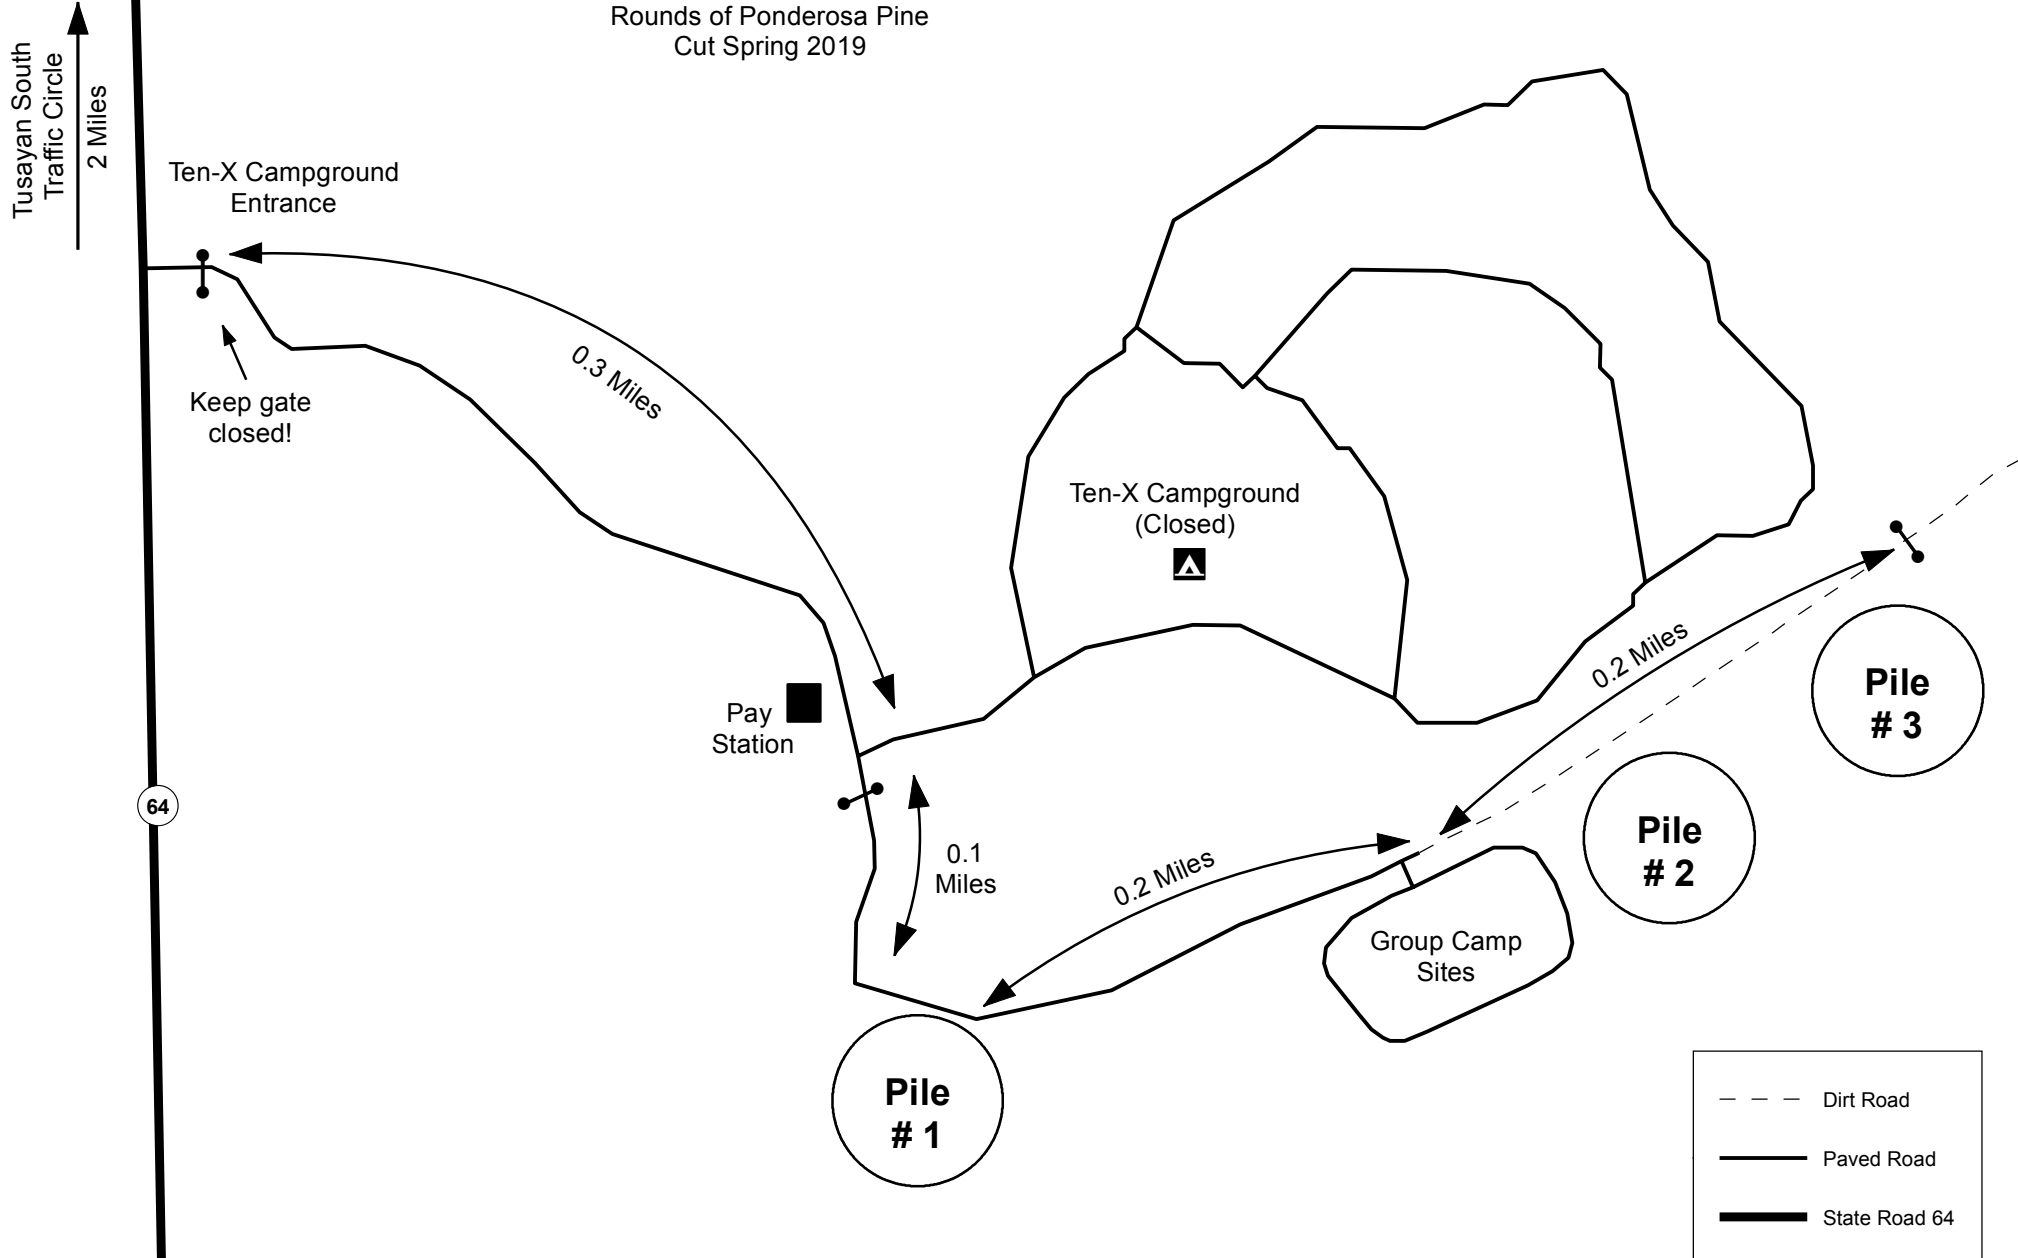

Paid Use Permit
Rounds of Ponderosa Pine
Cut Spring 2019

This product is reproduced from geospatial information prepared by the Kaibab National Forest. Geospatial information and GIS product accuracy may vary. Using GIS products for purposes other than those for which they were created may yield inaccurate or misleading results. Kaibab National Forest reserves the right to correct, update, modify or replace GIS products without notification.