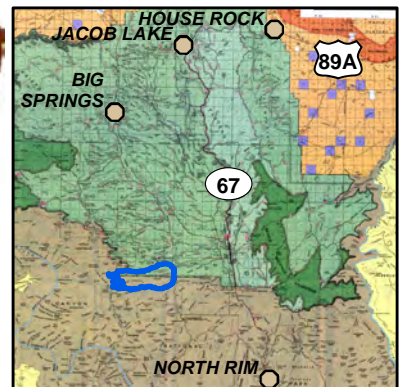

Ikes Fire
Public Information Map
 Aug. 15, 2019
 Approx. 1535 Acres

- | | | |
|-------------------------------------|----------------------------|------|
| Trailheads | Closure Area-Kaibab NF | NPS |
| Fire Perimeter | Road - Unimproved | USFS |
| Fire Planning Area | Trail | |
| Closed Roads/Trails Grand Canyon NP | Road - Light Duty - Dirt | |
| | Road - Light Duty - Gravel | |