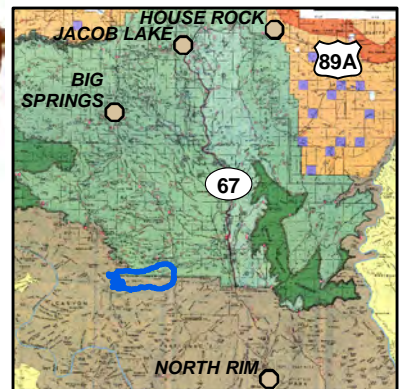

Ikes Fire
Public Information Map
 Aug. 25, 2019
 Approx. 6,192 Acres

- | | | |
|-------------------------------------|----------------------------|------|
| Trailheads | Closure Area-Kaibab NF | NPS |
| Fire Perimeter | Road - Unimproved | USFS |
| Fire Planning Area | Trail | |
| Closed Roads/Trails Grand Canyon NP | Road - Light Duty - Dirt | |
| | Road - Light Duty - Gravel | |