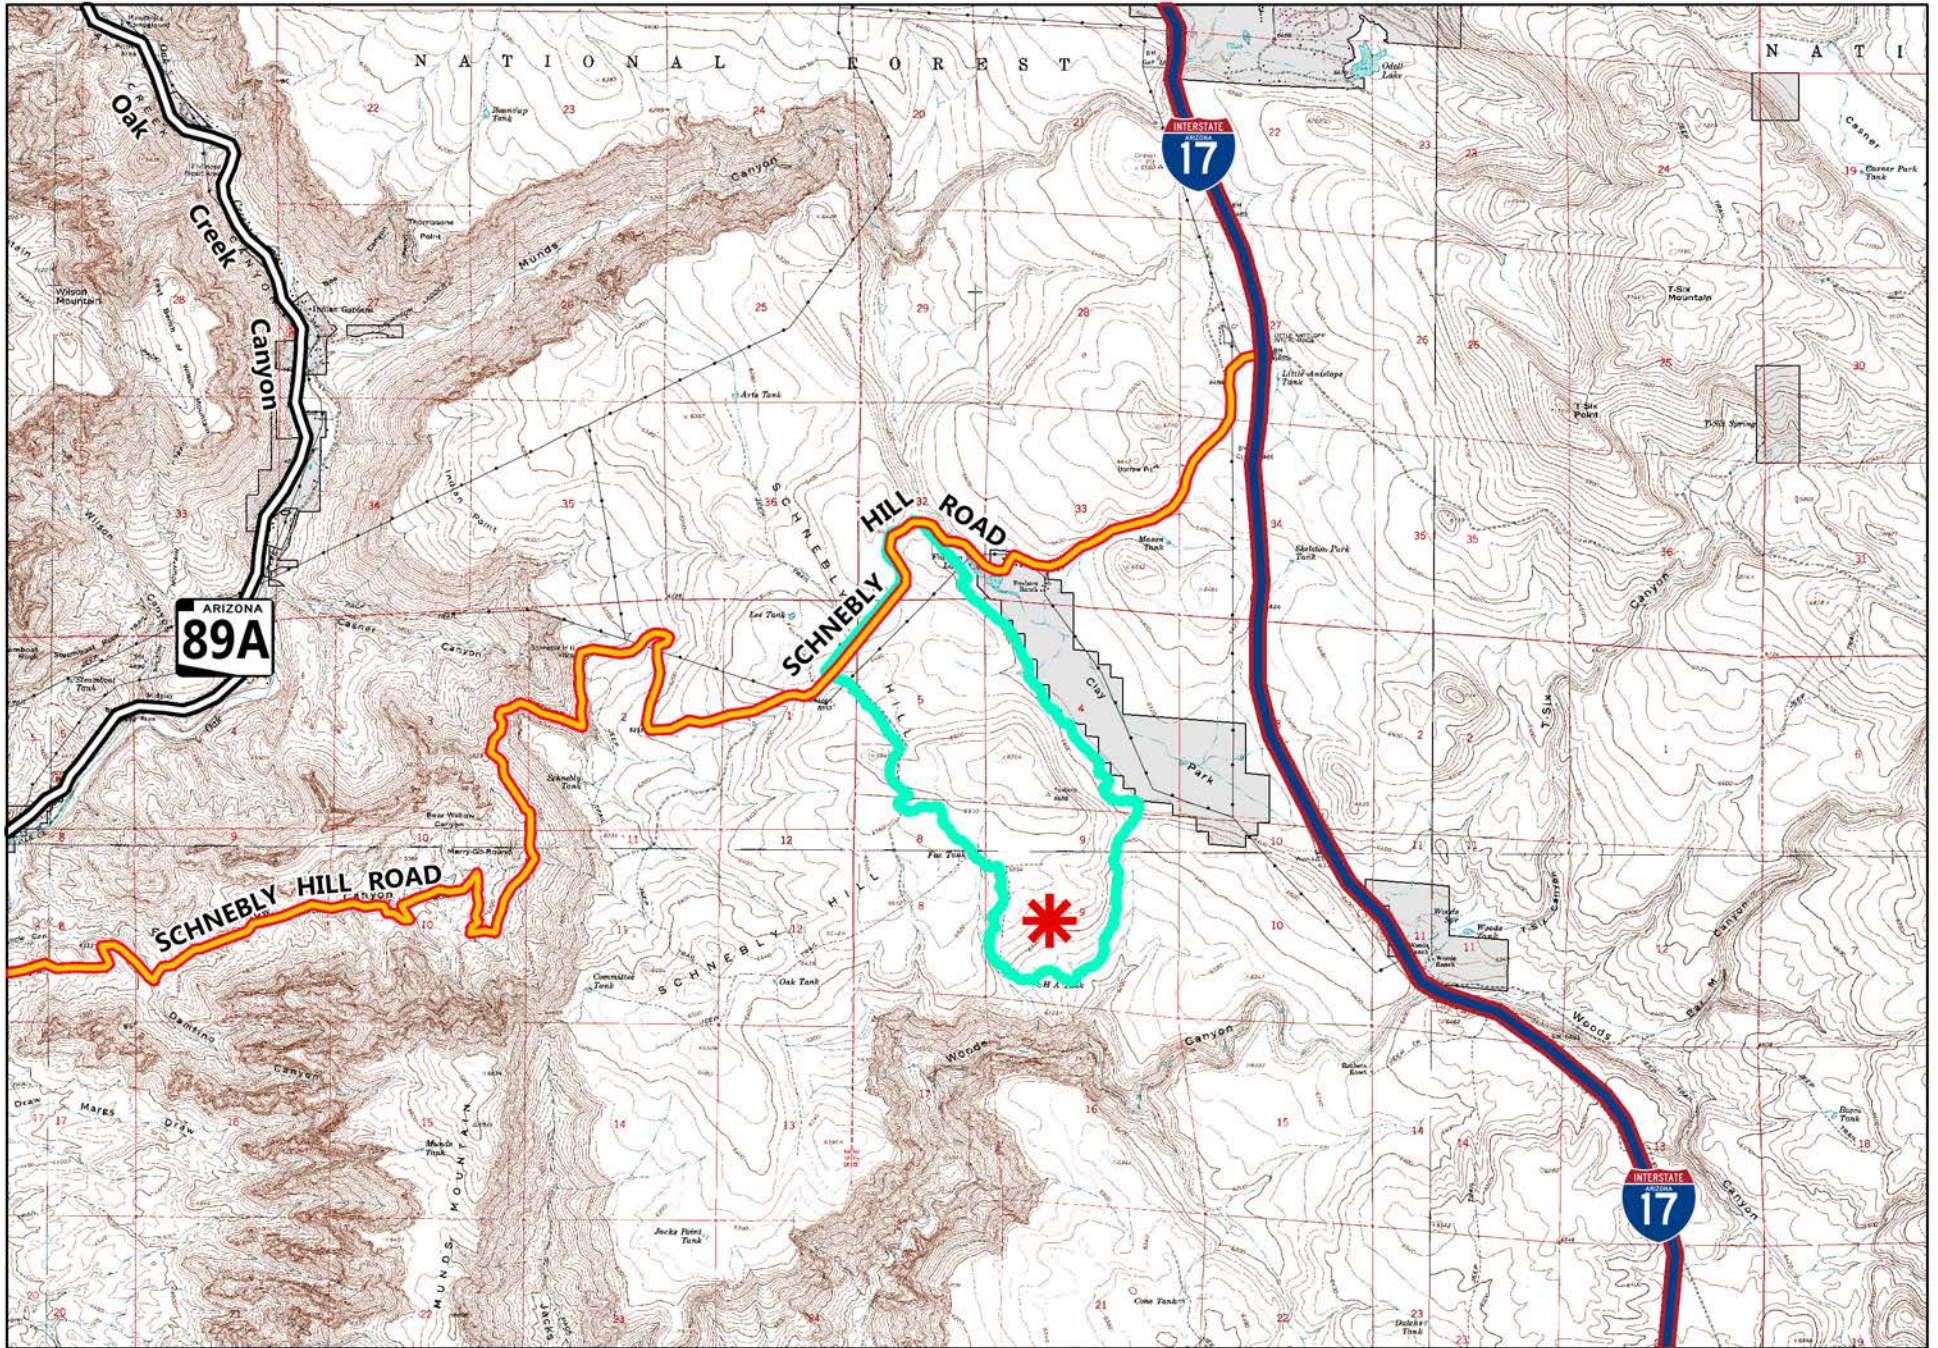

FOX FIRE

Proposed Management Area
(1,080 acres)

Fox Fire Origin