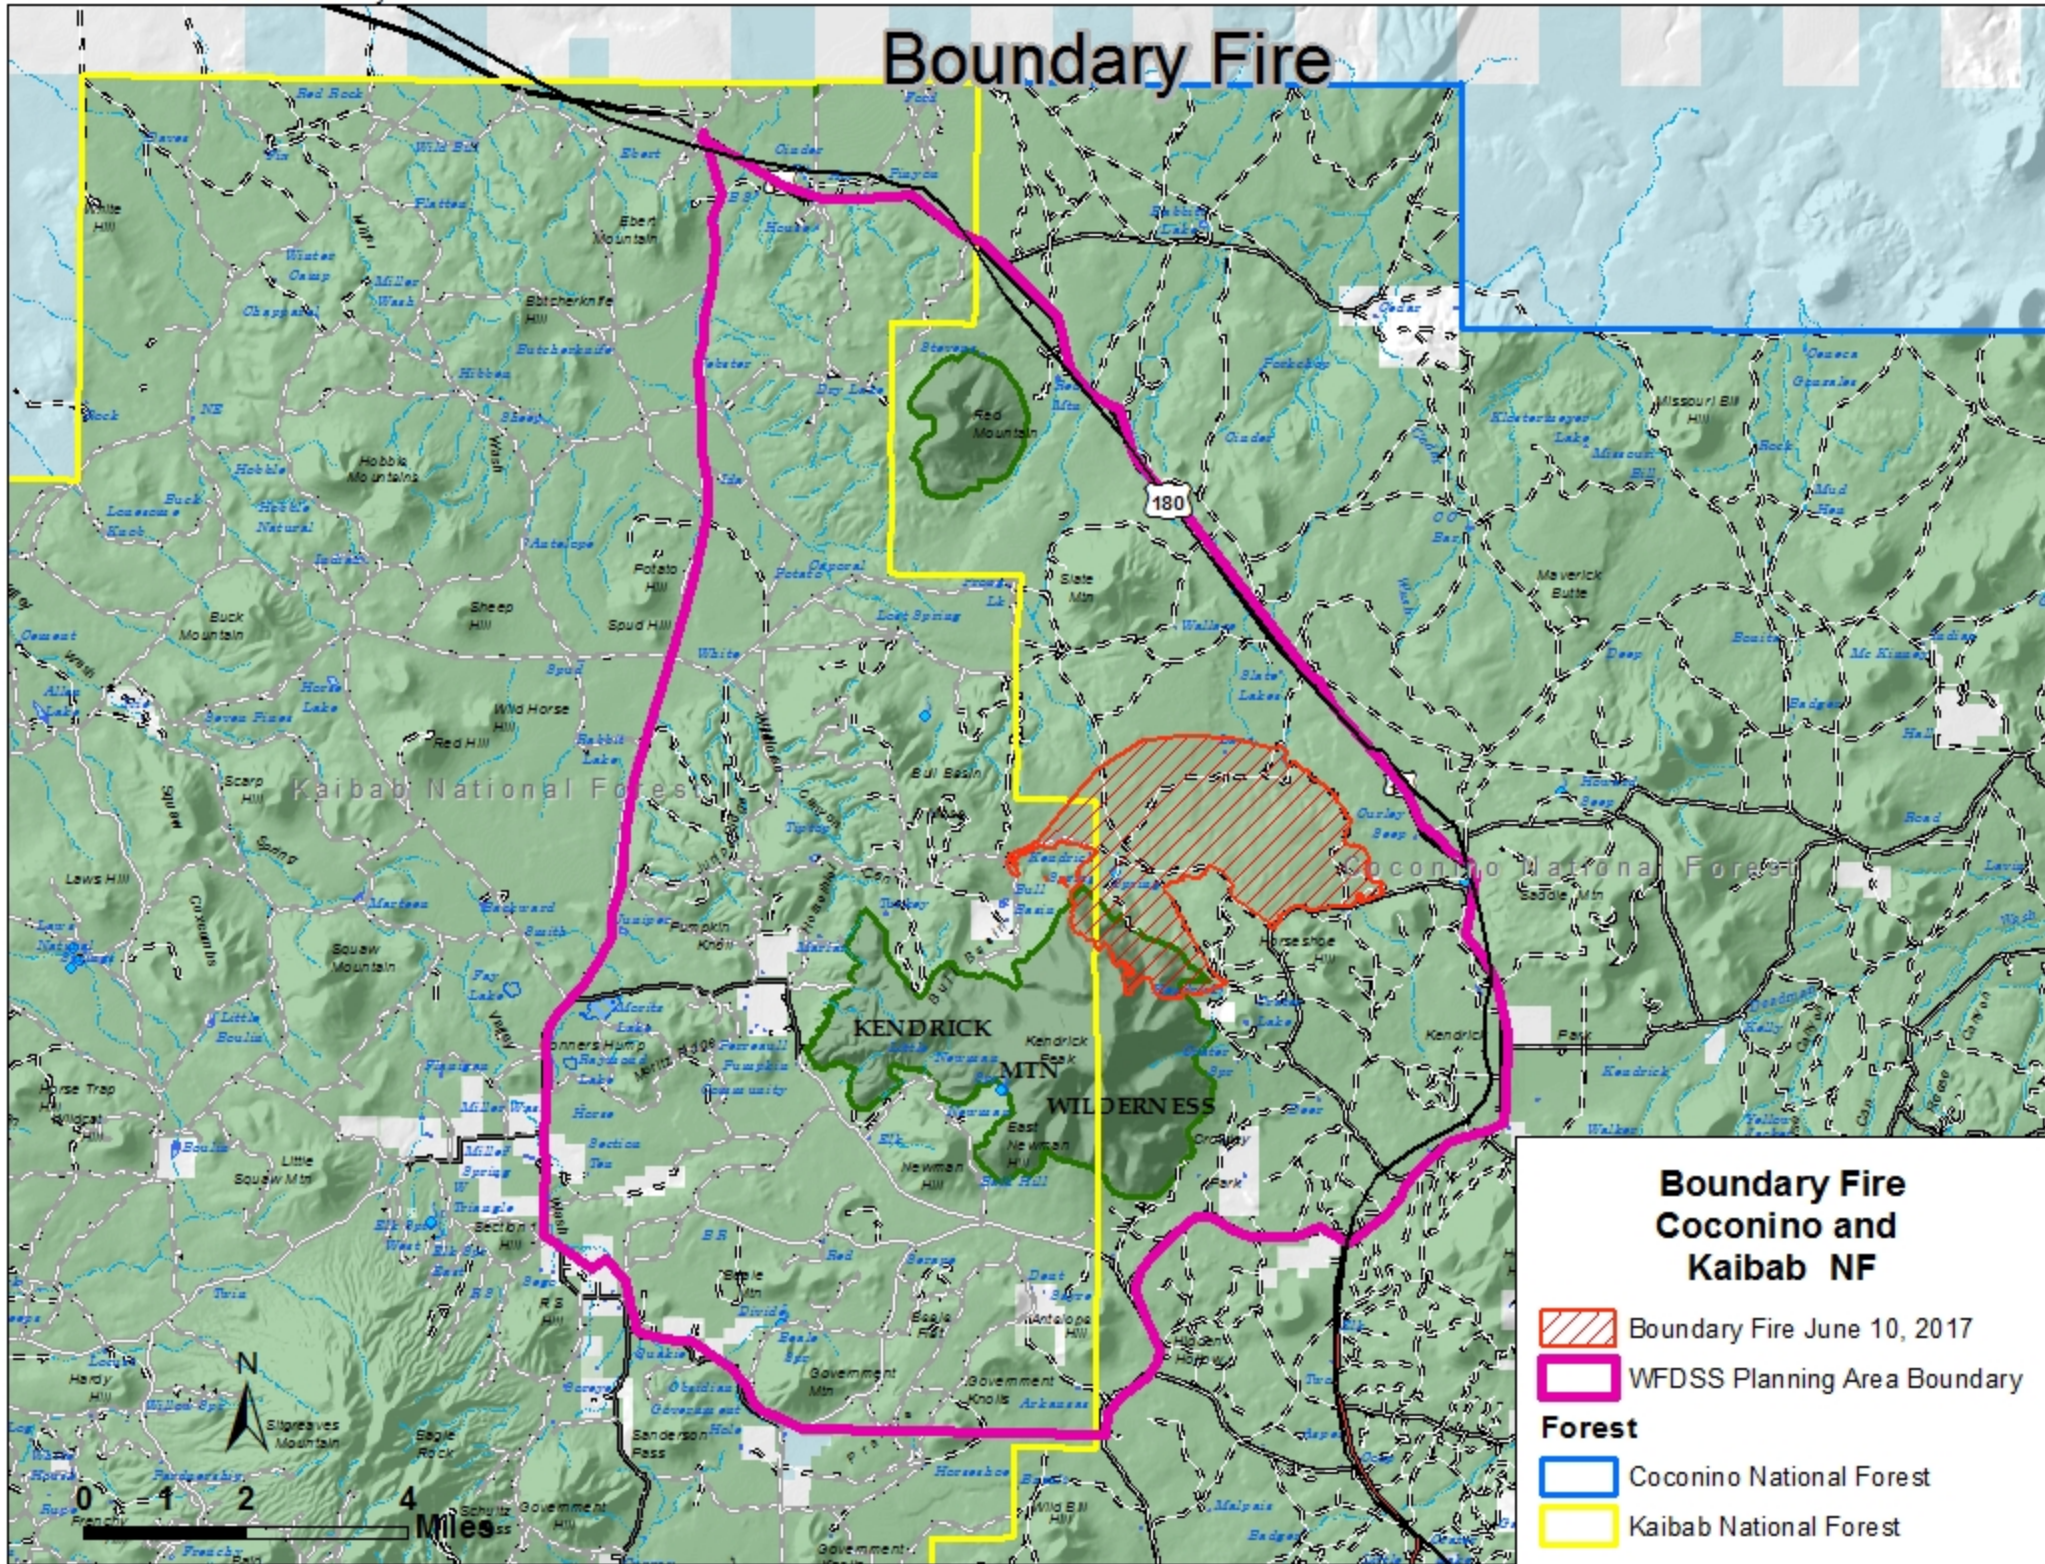

To Grand Canyon

Boundary Fire

Boundary Fire Coconino and Kaibab NF

-  Boundary Fire June 10, 2017
-  WFDSS Planning Area Boundary
- Forest**
-  Coconino National Forest
-  Kaibab National Forest

To Flagstaff