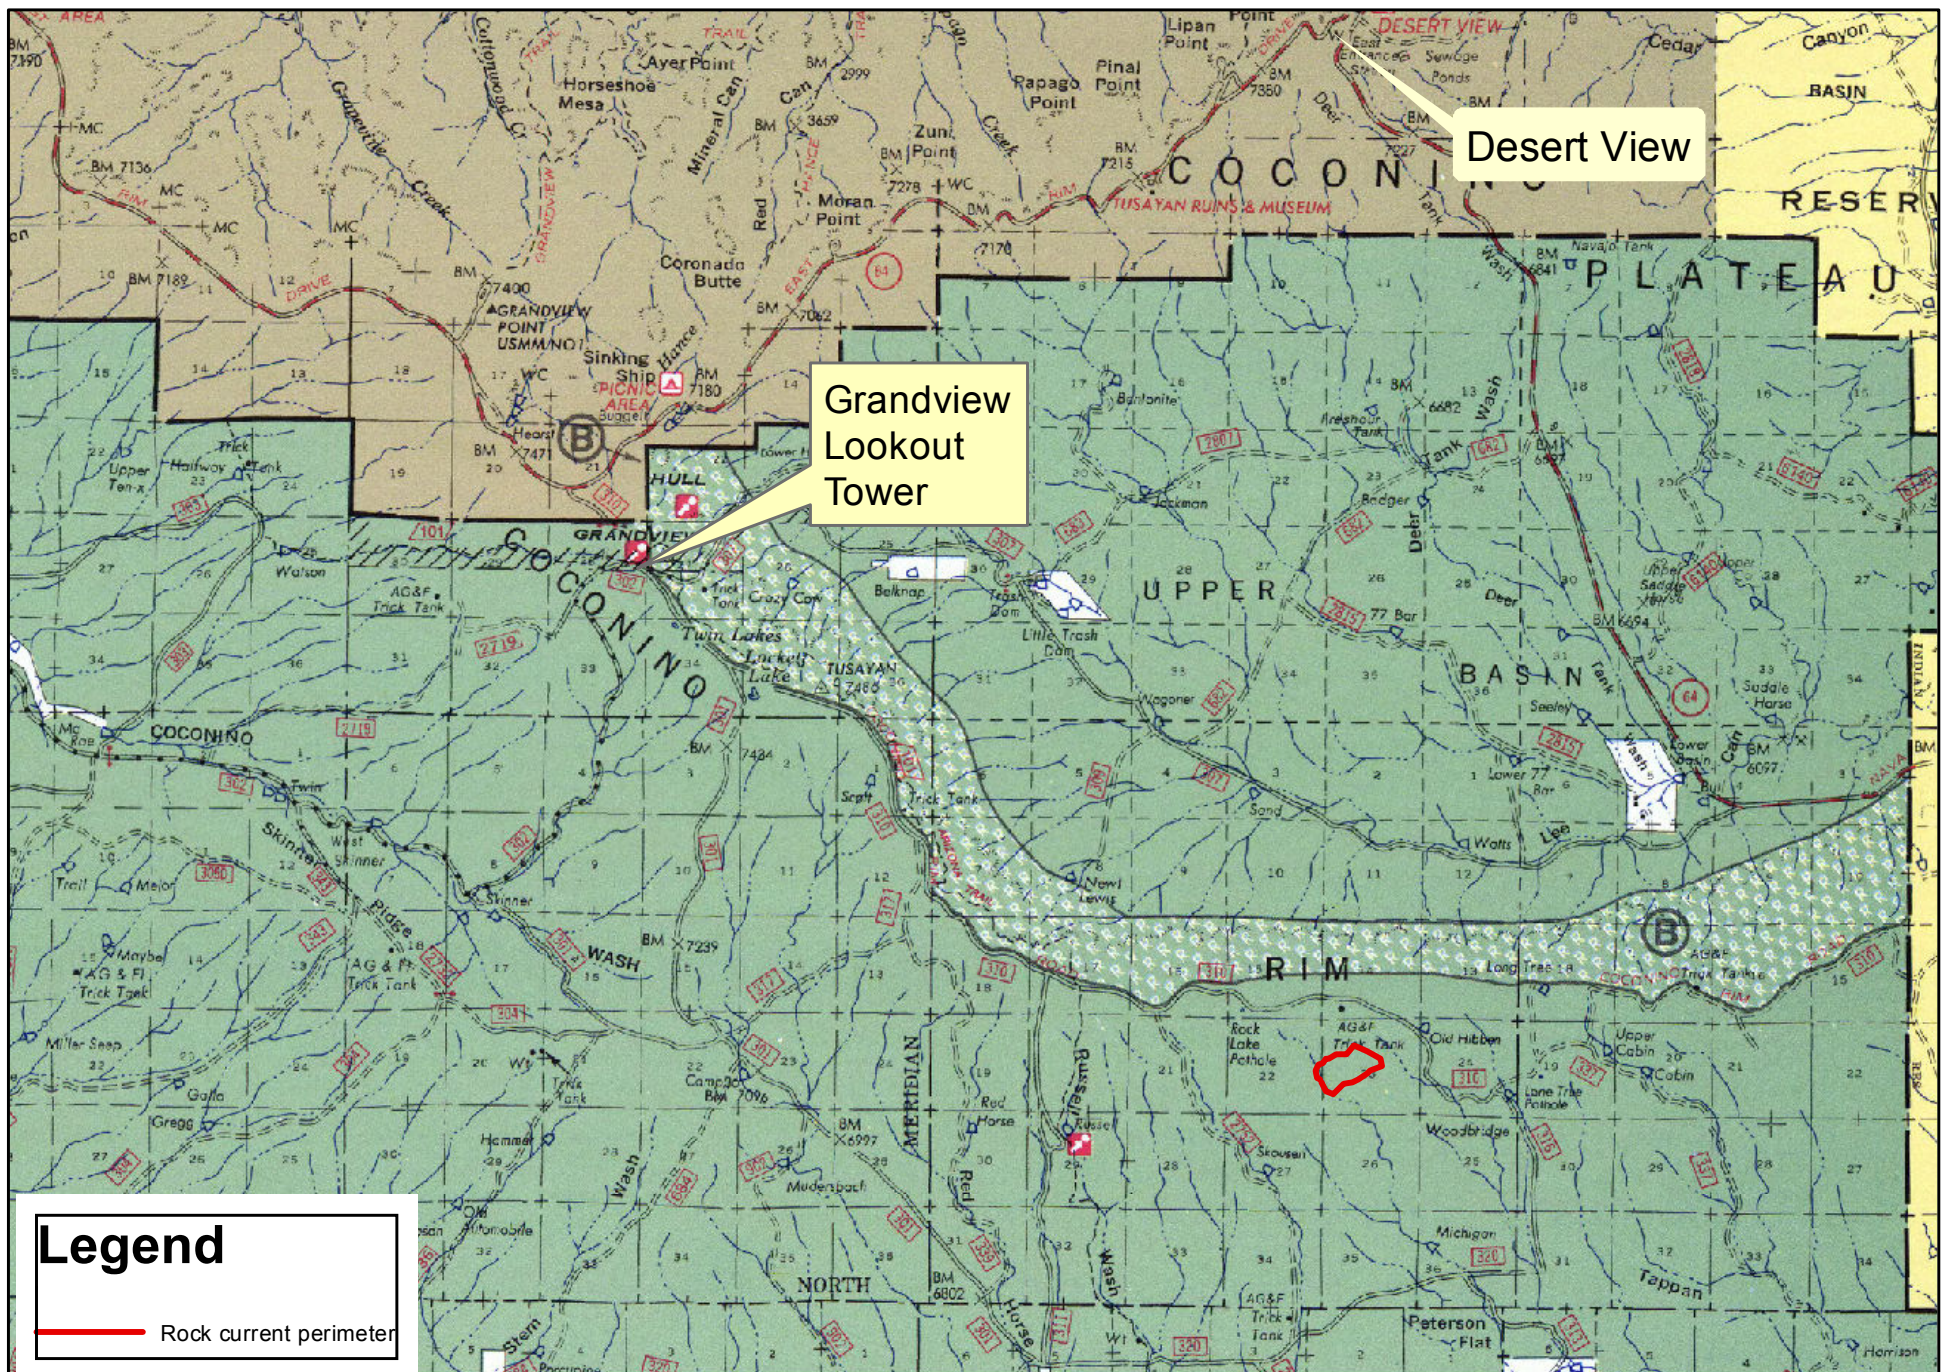

Rock Fire - Tusayan Ranger District

Desert View

Grandview Lookout Tower

Legend

— Rock current perimeter