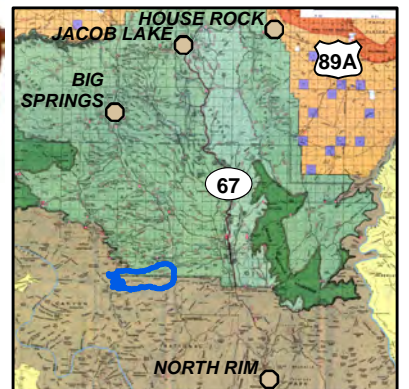

Ikes Fire
Public Information Map
 Aug. 14, 2019
 Approx. 205 Acres

- | | | |
|-------------------------------------|----------------------------|------|
| Trailheads | Closure Area-Kaibab NF | NPS |
| Fire Perimeter | Road - Unimproved | USFS |
| Fire Planning Area | Trail | |
| Closed Roads/Trails Grand Canyon NP | Road - Light Duty - Dirt | |
| | Road - Light Duty - Gravel | |