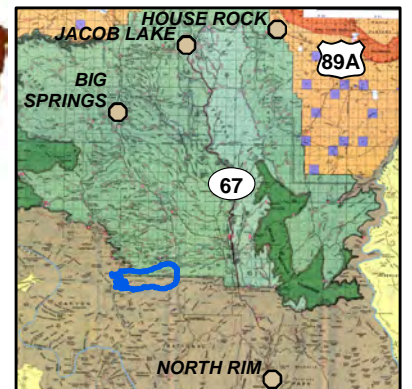

Ikes Fire
Public Information Map
 Aug. 16, 2019
 Approx. 3,289 Acres

- | | | |
|-------------------------------------|----------------------------|------|
| Trailheads | Closure Area-Kaibab NF | NPS |
| Fire Perimeter | Road - Unimproved | USFS |
| Fire Planning Area | Trail | |
| Closed Roads/Trails Grand Canyon NP | Road - Light Duty - Dirt | |
| | Road - Light Duty - Gravel | |