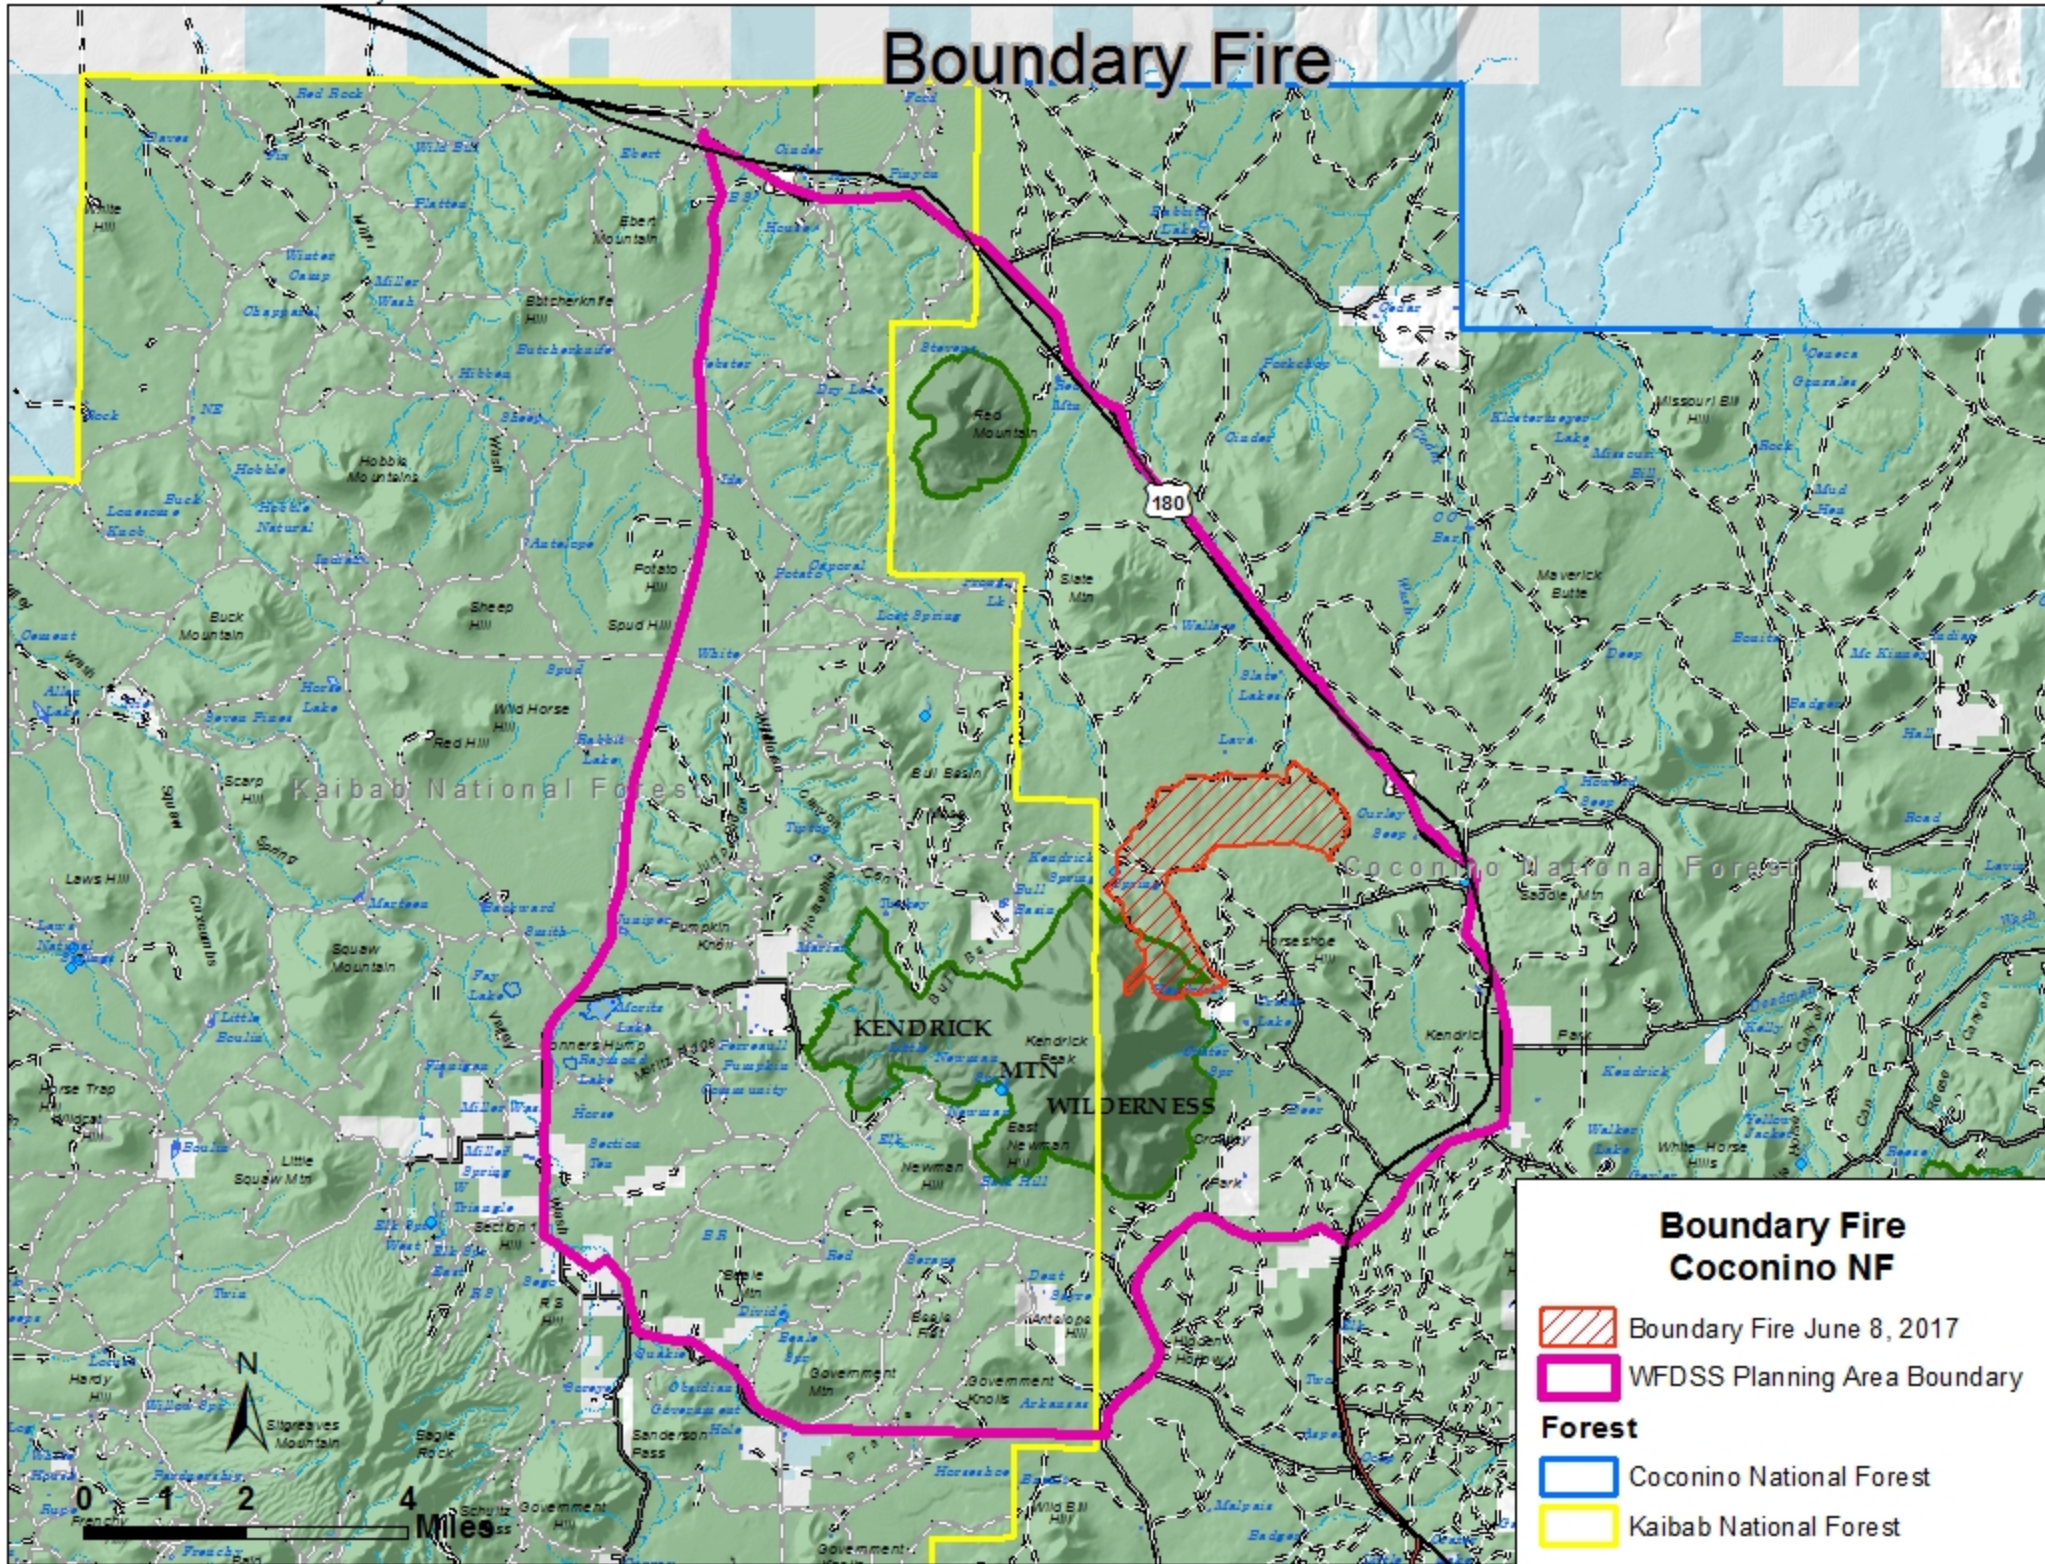

To Grand Canyon

Boundary Fire

Boundary Fire Coconino NF

-  Boundary Fire June 8, 2017
-  WFDSS Planning Area Boundary
- Forest**
-  Coconino National Forest
-  Kaibab National Forest

To Flagstaff