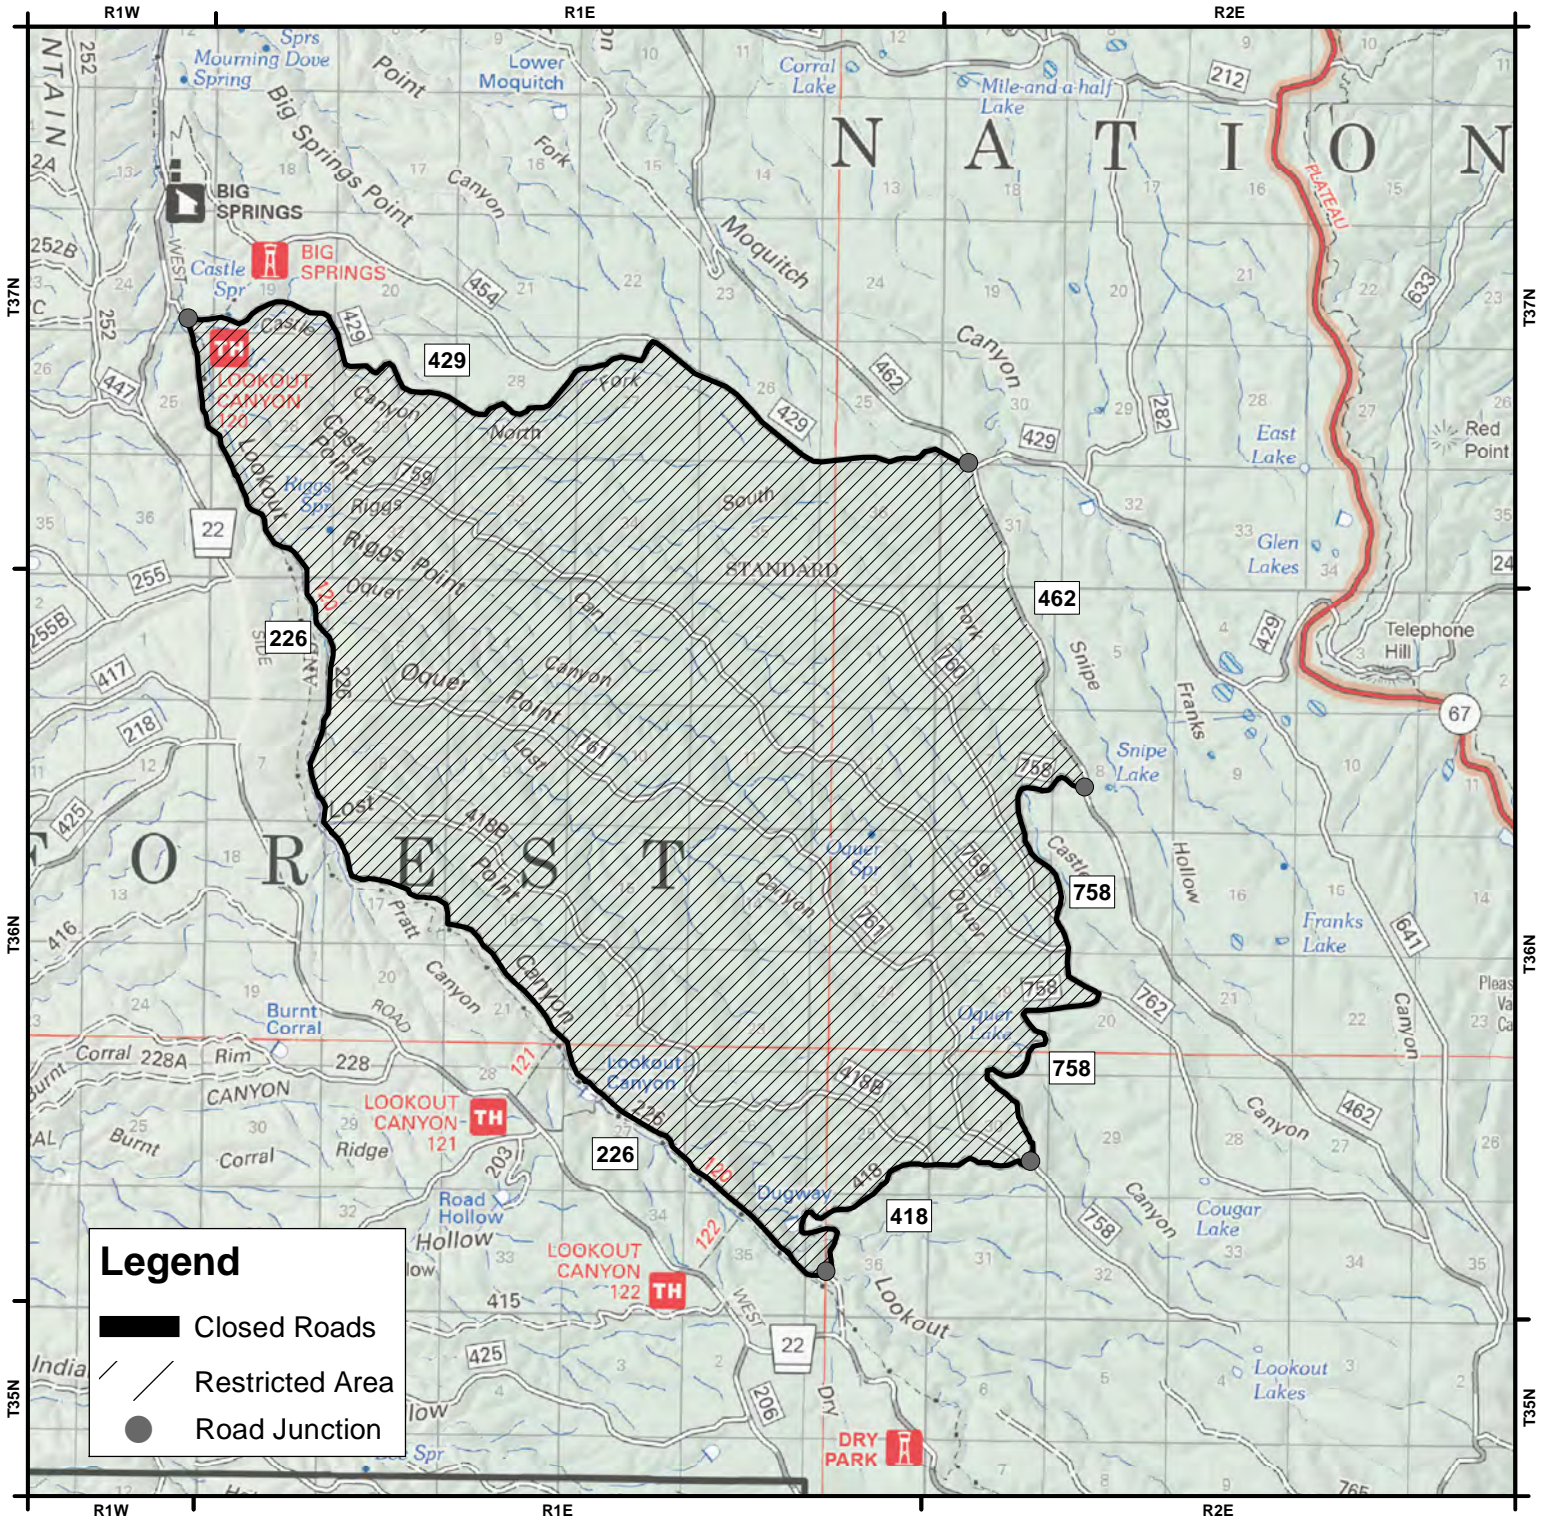

Castle Fire Vicinity Closure - Order Number: 03-07-19-03-F

Kaibab National Forest - North Kaibab Ranger District

Legend

- Closed Roads
- Restricted Area
- Road Junction

Disclaimer

The USDA Forest Service uses the most current and complete data available. GIS data and product accuracy may vary. Using GIS products for purposes other than those for which they were intended may yield inaccurate or misleading results. The USDA Forest Service reserves the right to correct, update, modify, or replace GIS products without notification. This map is not a legal land line or ownership document. Public lands are subject to change and leasing, and may have access restrictions; check with local offices. Obtain permission before entering private land.

- BLM
- Indian Lands
- NPS
- Private
- State
- State Wildlife Area
- USFS