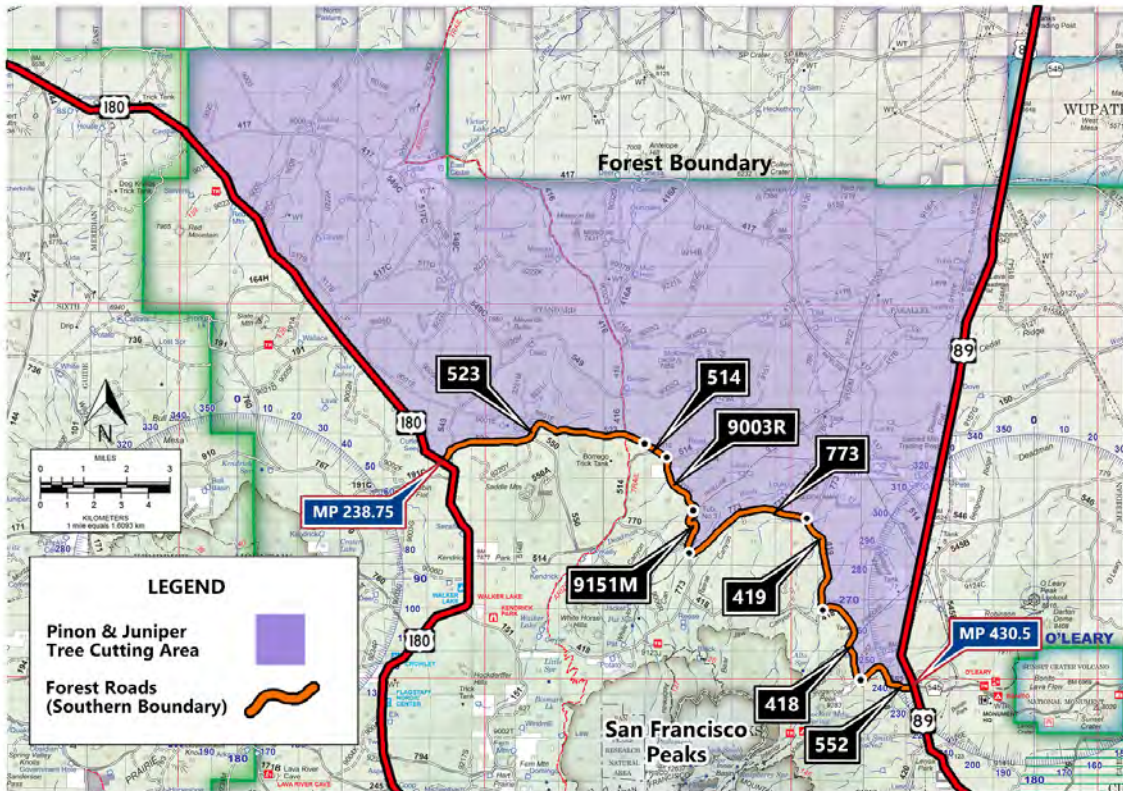

# 2018 Christmas Tree harvest area maps at Flagstaff Ranger District

## 2018 Christmas Tree Cutting Area Map Flagstaff Ranger District

## 2018 Christmas Tree Cutting Area Map Mogollon Rim Ranger District