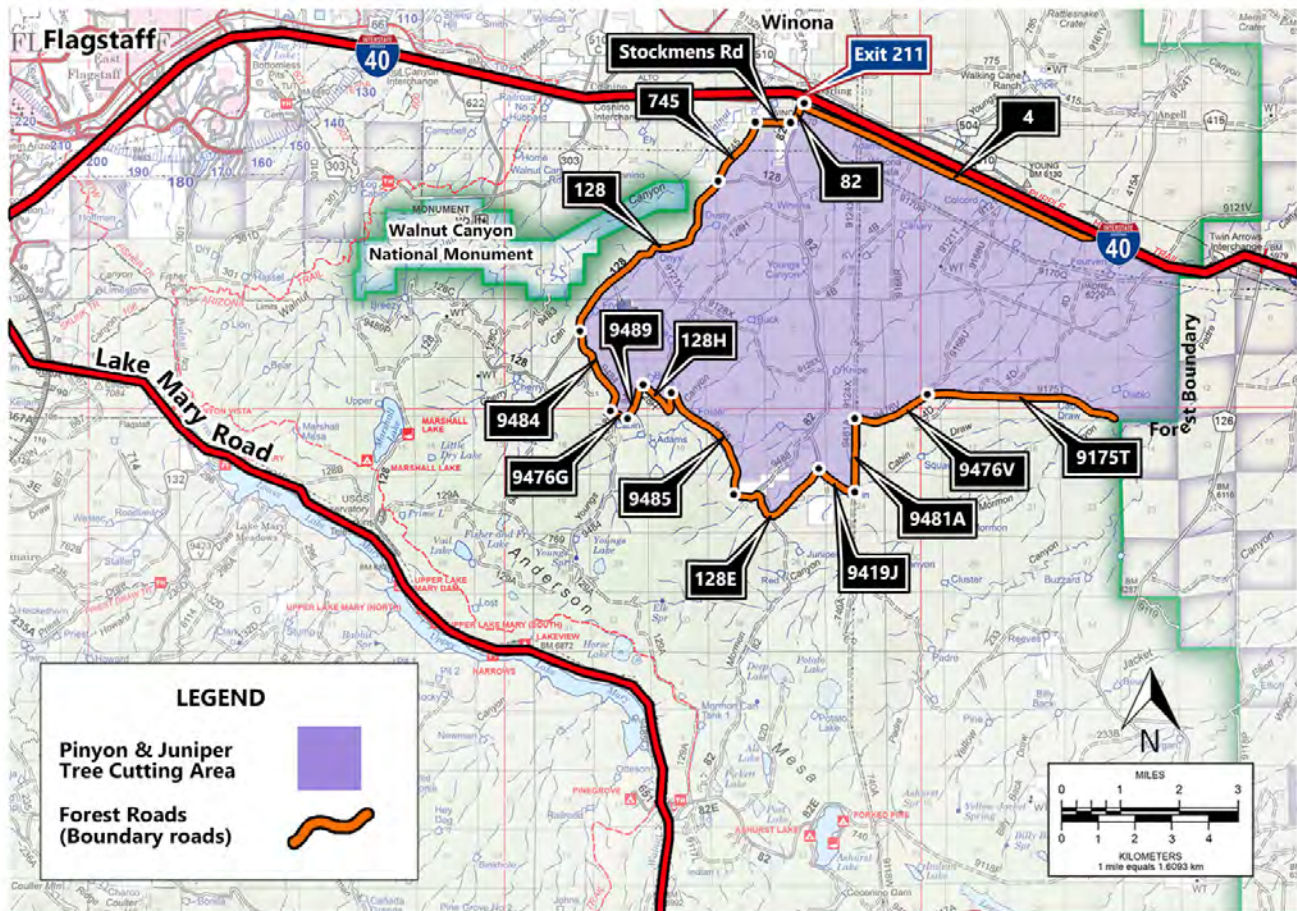

2018 Christmas Tree Cutting Area Map Flagstaff Ranger District