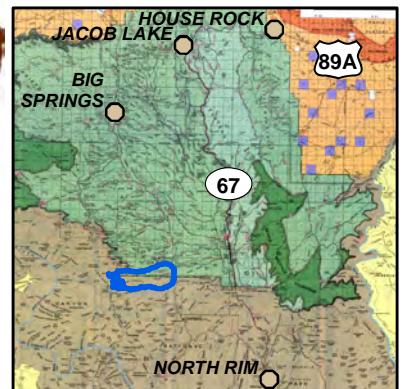

**Ikes Fire**  
**Public Information Map**  
 Aug. 20, 2019  
 Approx. 4,994 Acres

- |                                     |                            |      |
|-------------------------------------|----------------------------|------|
| Trailheads                          | Closure Area-Kaibab NF     | NPS  |
| Fire Perimeter                      | Road - Unimproved          | USFS |
| Fire Planning Area                  | Trail                      |      |
| Closed Roads/Trails Grand Canyon NP | Road - Light Duty - Dirt   |      |
|                                     | Road - Light Duty - Gravel |      |