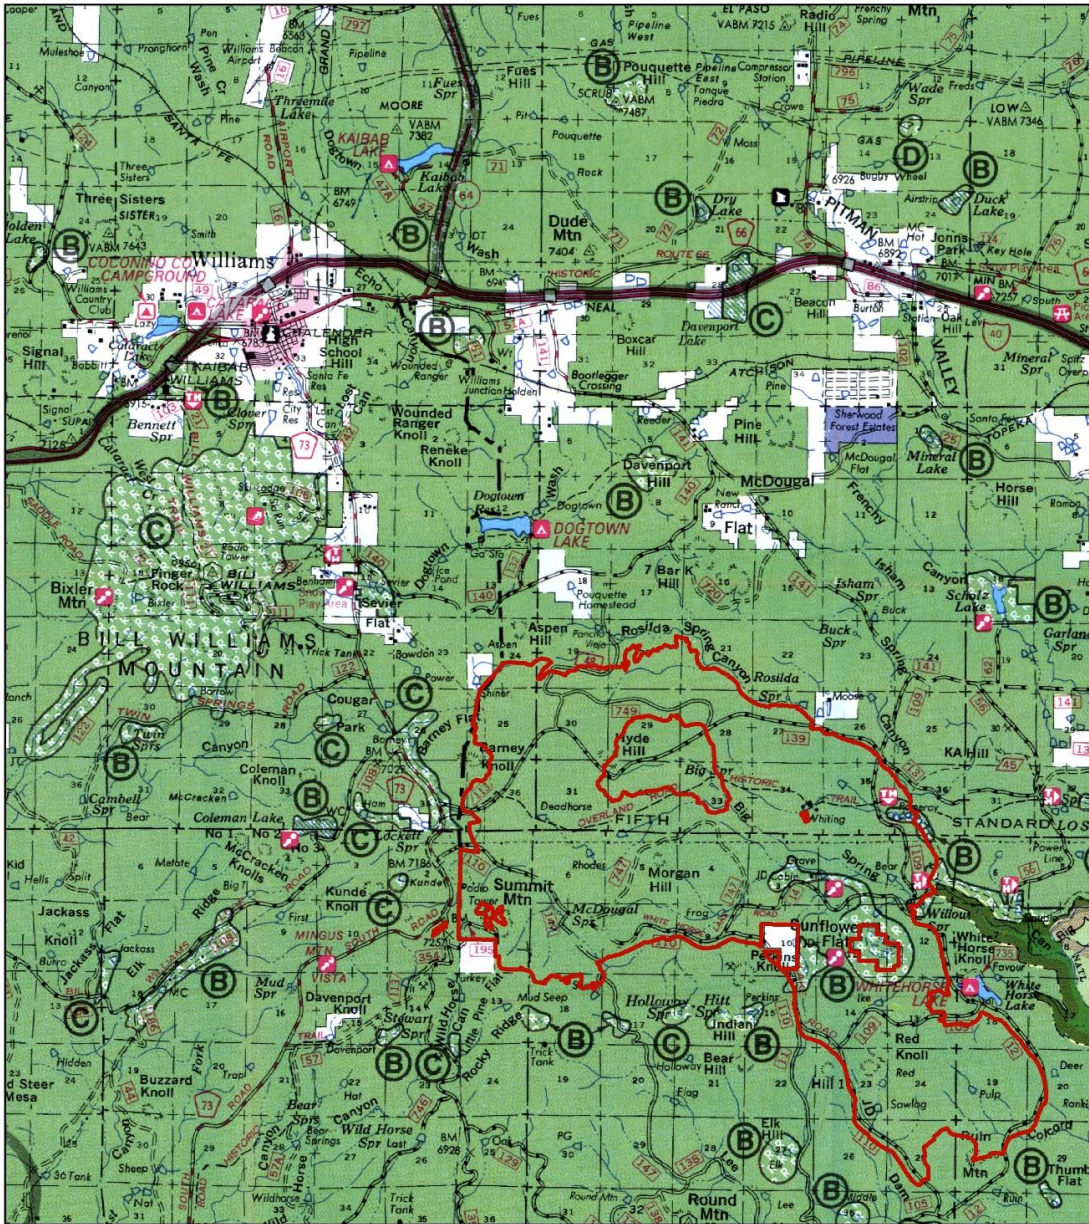

Sunflower Flat Vicinity Map

1 in = 2 miles

Legend

Sunflower Flat Project Area

Made By: Zach Boness Date: 7/19/2015

0 1 2 4 Miles

NOTE: This map shows the entire 15,195-acre Sunflower Project. Tomorrow, fire managers plan to burn only 320 acres in the northeast corner of the larger project area just south of Forest Road 139 and east of Hyde Hill.

USDA is an equal opportunity provider, employer, and lender.