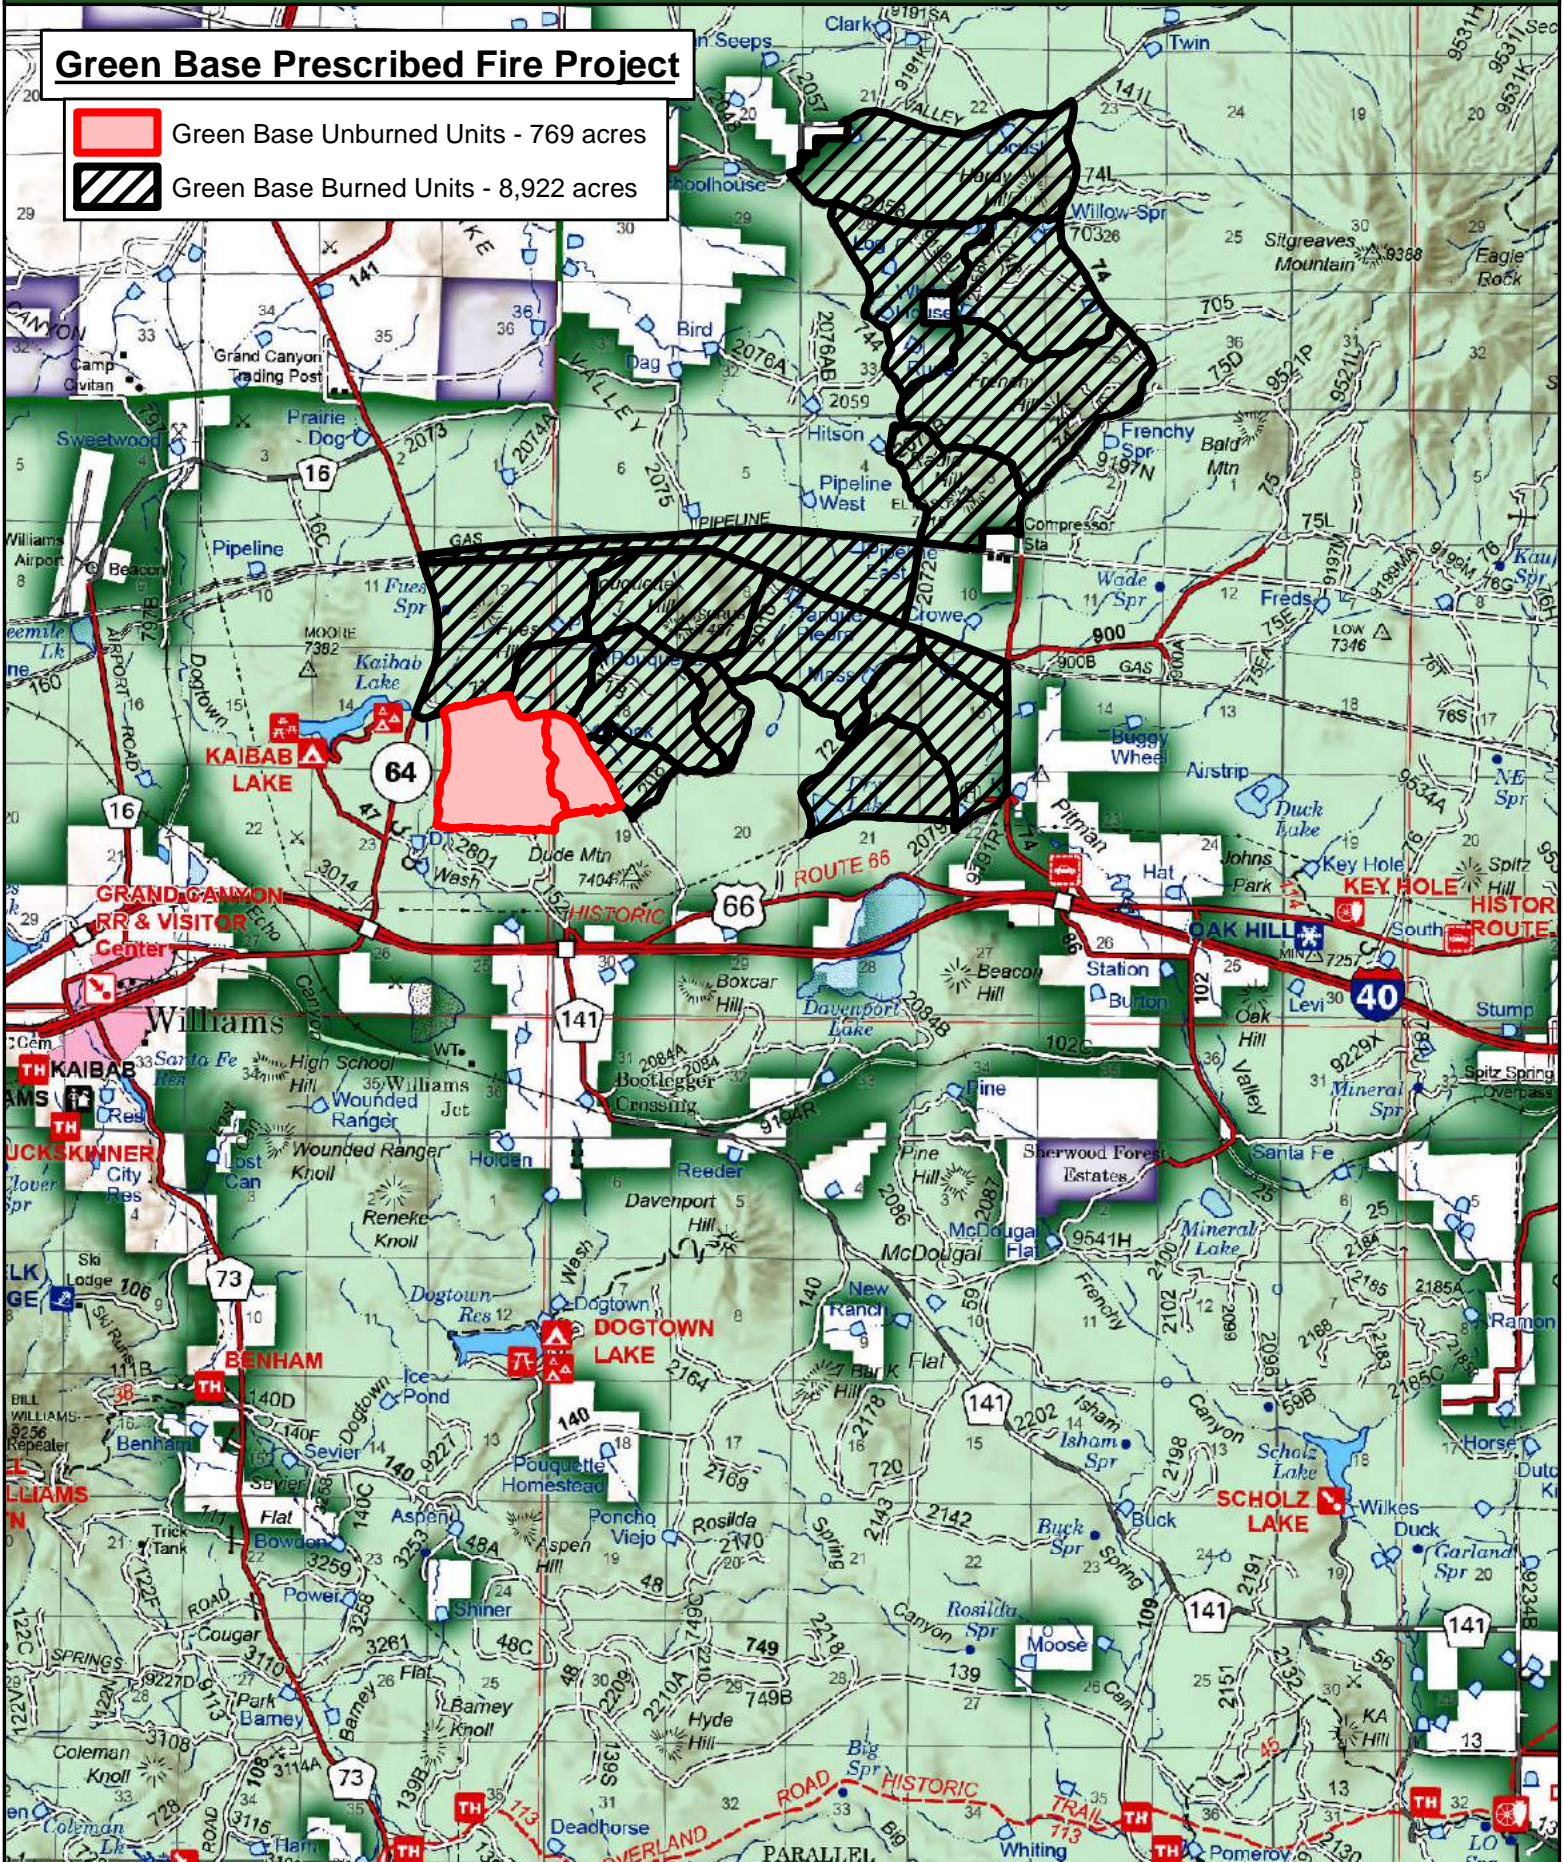

Green Base Prescribed Fire Project

- Green Base Unburned Units - 769 acres
- Green Base Burned Units - 8,922 acres

This product is reproduced from geospatial information prepared by the Kaibab National Forest. Geospatial information and GIS product accuracy may vary. Using GIS products for purposes other than those for which they were created may yield inaccurate or misleading results. Kaibab National Forest reserves the right to correct, update, modify or replace GIS products without notification.