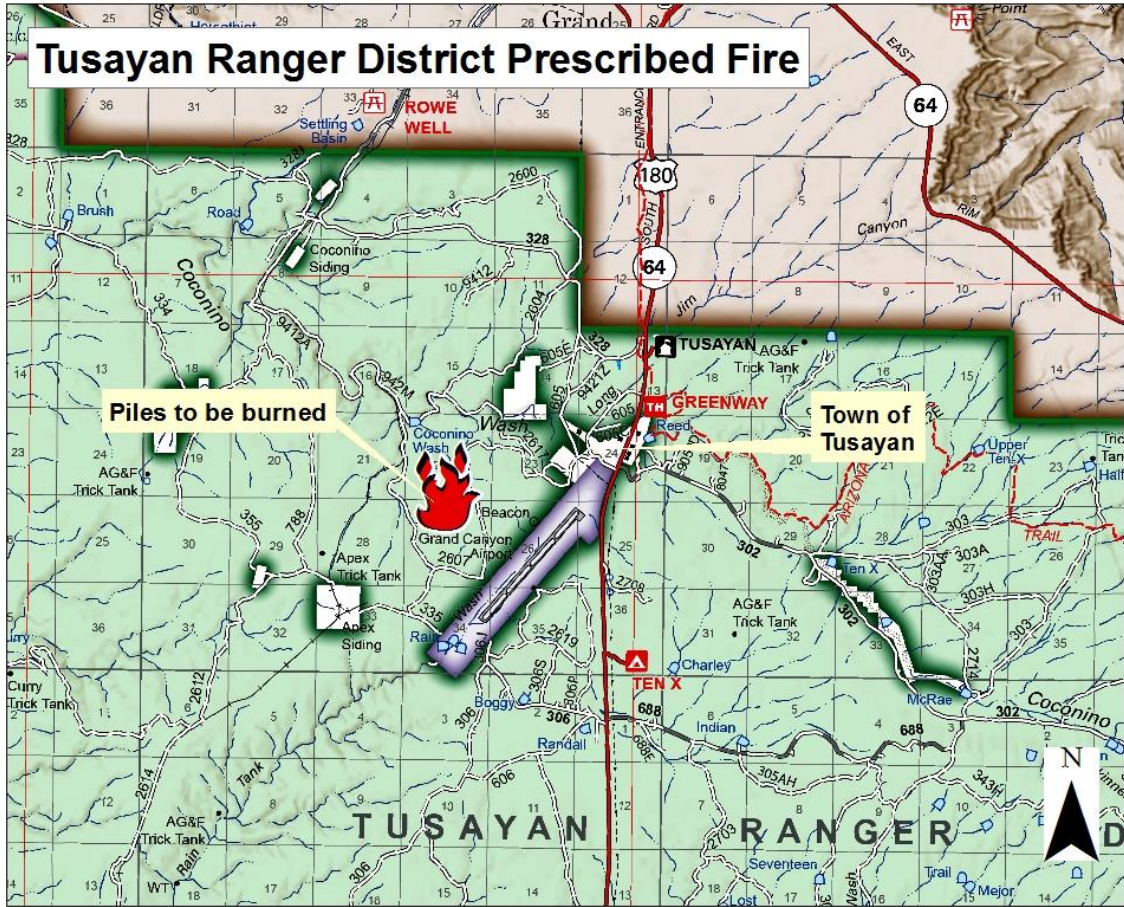

TUSAYAN RANGER DISTRICT PILES

###