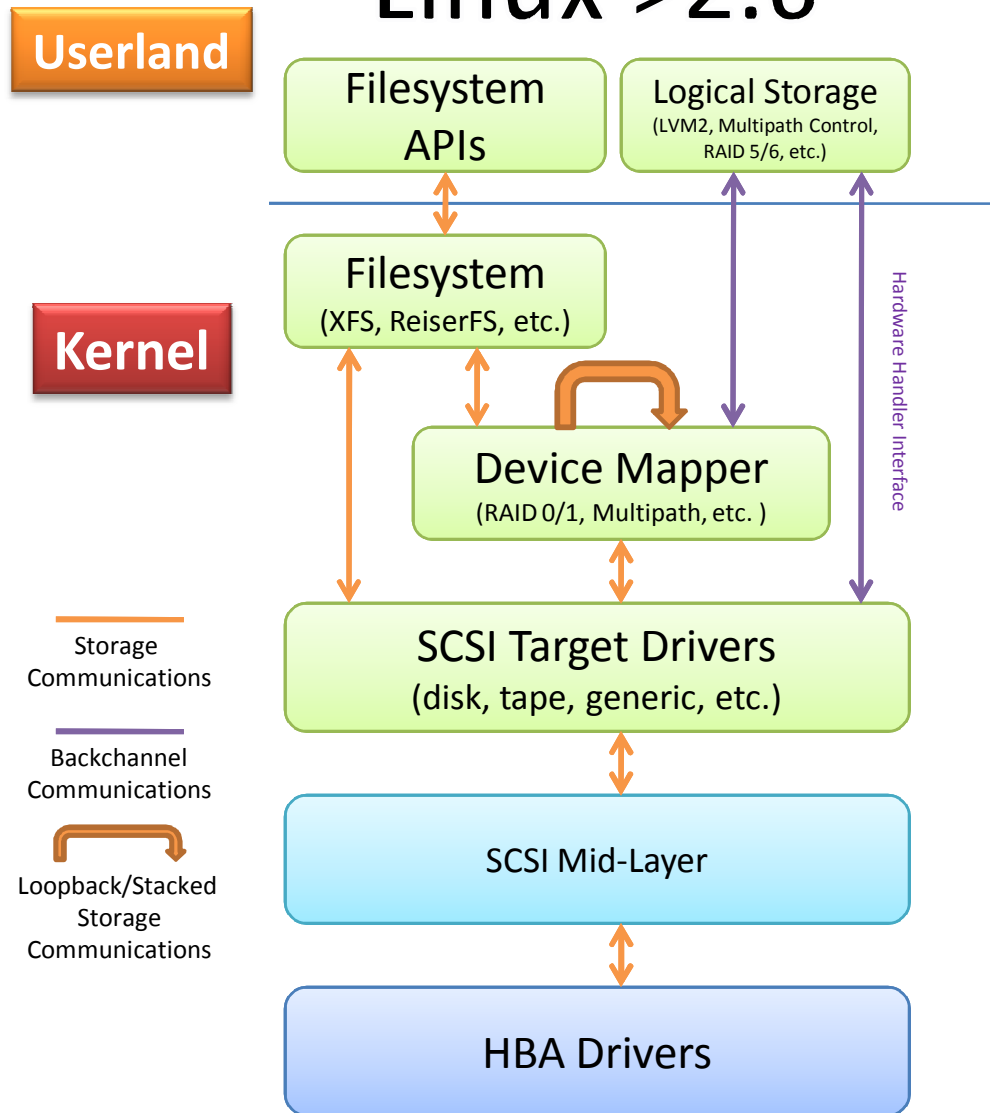

Linux >2.6

Sources:

- **"Linux Multipathing"**, Edward Goggin, EMC Corporation | Alasdair Kergon, Red Hat | Christophe Varoqui
<http://kernel.org/doc/ols/2005/ols2005v1-pages-155-176.pdf>
<http://christophe.varoqui.free.fr/graphics/macrolux.png>
- **"Device Mapper - FOSEDM"**, Alasdair Kergon, Red Hat
http://people.redhat.com/agk/talks/FOSEDM_2005/