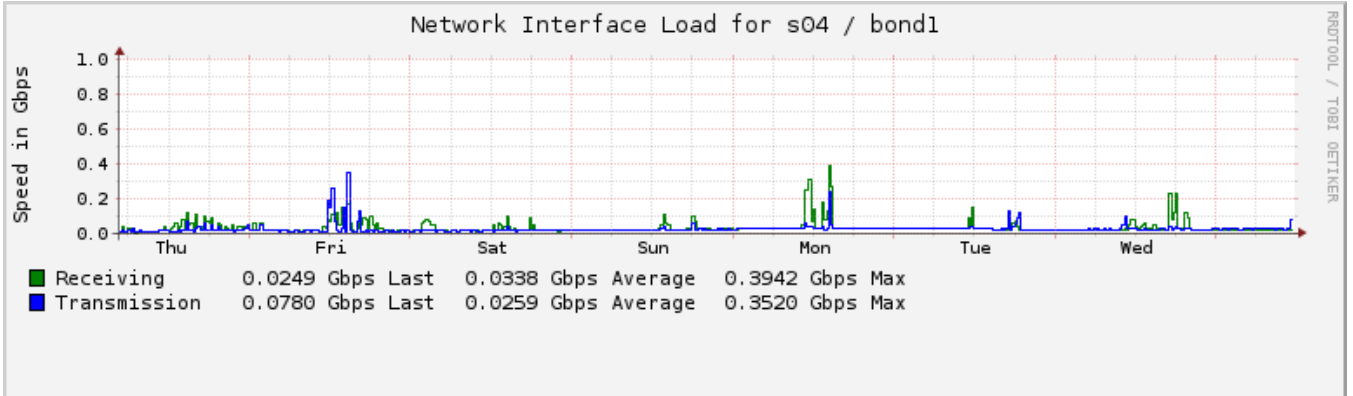

s04 -- Network Utilization

One Week (24.01.19 3:27 - 31.01.19 10:27)

Datasource bond1:: Receiving and Transmission speed

Datasource eno1p1:: Receiving and Transmission speed