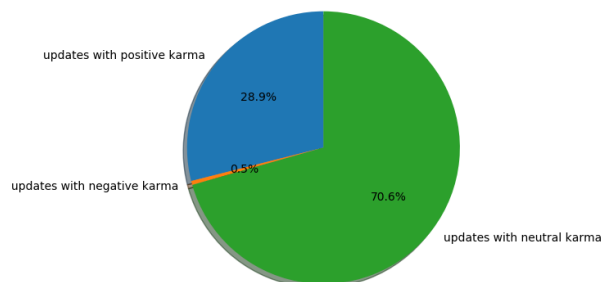

5 Summary of updates according to karma

This table shows the status of updated packages according to their final karma. Packages that receive any particular amount of positive karma are packages that have been confirmed to be working by at least one person (or automated test suite). Packages with overall negative karma have been tested and found problematic. Packages with neutral karma have either not been individually tested, or they have, but their karma is now balanced to zero.

updates with positive karma	244
updates with negative karma	4
updates with neutral karma	595
total updates searched	843
most positive	See table below
most negative	See table below

5.1 most positive

kernel-4.18.10-300.fc29	kernel-headers-4.18.10-300.fc29	8
kernel-tools-4.18.10-300.fc29		
sudo-1.8.25-1.fc29		8