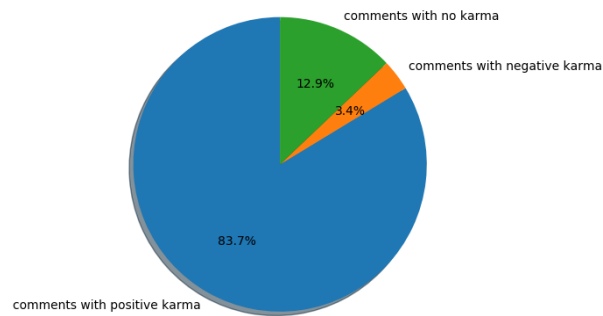

Bodhi Statistics for Fedora 29 (September)

Fedora QA Team

1 Summary of comments according to karma.

This table sums up how users provide comments. Usually, when users comment, they might or might not give Bodhi karma at the same time. This table shows how many comments in the dataset have included karma, either positive or negative, and how many comments have been given with no karma.

total comments	3000
comments with positive karma	2510
comments with negative karma	102
comments with no karma	388

2 Summary of karma according to users

This table provides another view on comments and karma. It shows how many comments, with or without karma, are provided by Red Hat users and by other users. Usually, the comments provided by the community are far more numerous than those of the Redhatters.