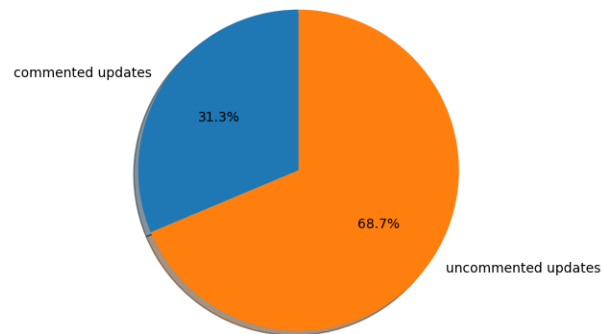

3 Summary of comments

This table shows the total numbers of commented and uncommented updates. Every update receives comments automatically by the Bodhi bot - bodhi. These comments are not taken into account when creating this summary.

total updates	843
commented updates	264
uncommented updates	579