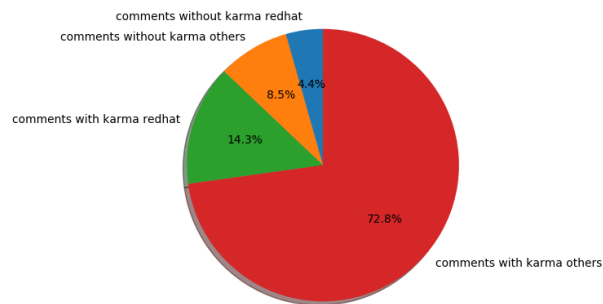

Bodhi Statistics for Fedora 29 (September)

Fedora QA Team

1 Summary of comments according to karma.

This table sums up how users provide comments. Usually, when users comment, they might or might not give Bodhi karma at the same time. This table shows how many comments in the dataset have included karma, either positive or negative, and how many comments have been given with no karma.

total comments	3000
comments with positive karma	2510
comments with negative karma	102
comments with no karma	388

2 Summary of karma according to users

This table provides another view on comments and karma. It shows how many comments, with or without karma, are provided by Red Hat users and by other users. Usually, the comments provided by the community are far more numerous than those of the Redhatters.

total comments	3000
total comments without karma	388
comments without karma redhat	132
comments without karma others	256
total comments with karma	2612
comments with karma redhat	428
comments with karma others	2184
most comments by	See table below
most karma by	See table below