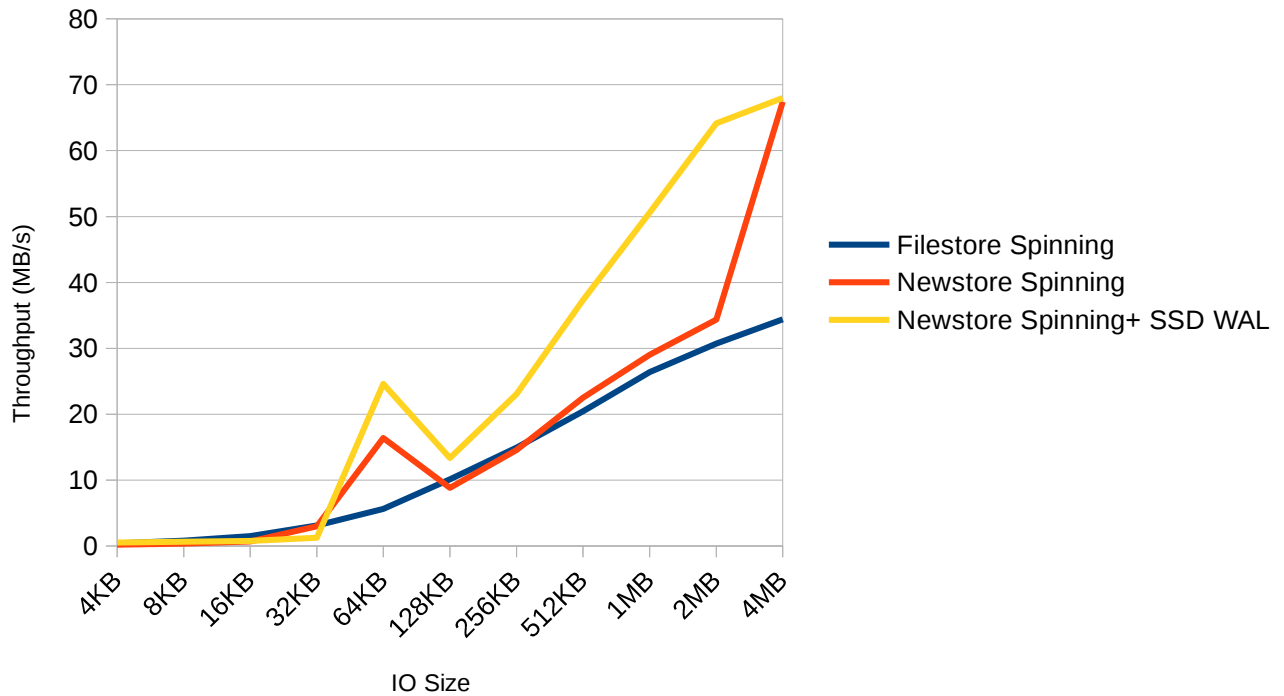

Spinning Disk Write Filestore vs Newstore + 8 WAL Threads

Xiaoxi Tuning, Default Overlay, 1X Rep, 1 OSD, Ceph 0.93-1046-gc4a7146

Spinning Disk Random Write Filestore vs Newstore + 8 WAL Threads

Xiaoxi Tuning, Default Overlay, 1X Rep, 1 OSD, Ceph 0.93-1046-gc4a7146

PCIe SSD Disk Write Filestore vs Newstore + 8 WAL Threads

Xiaoxi Tuning, Default Overlay, 1X Rep, 1 OSD, Ceph 0.93-1046-gc4a7146

PCIe SSD Disk Random Write Filestore vs Newstore + 8 WAL Threads

Xiaoxi Tuning, Default Overlay, 1X Rep, 1 OSD, Ceph 0.93-1046-gc4a7146