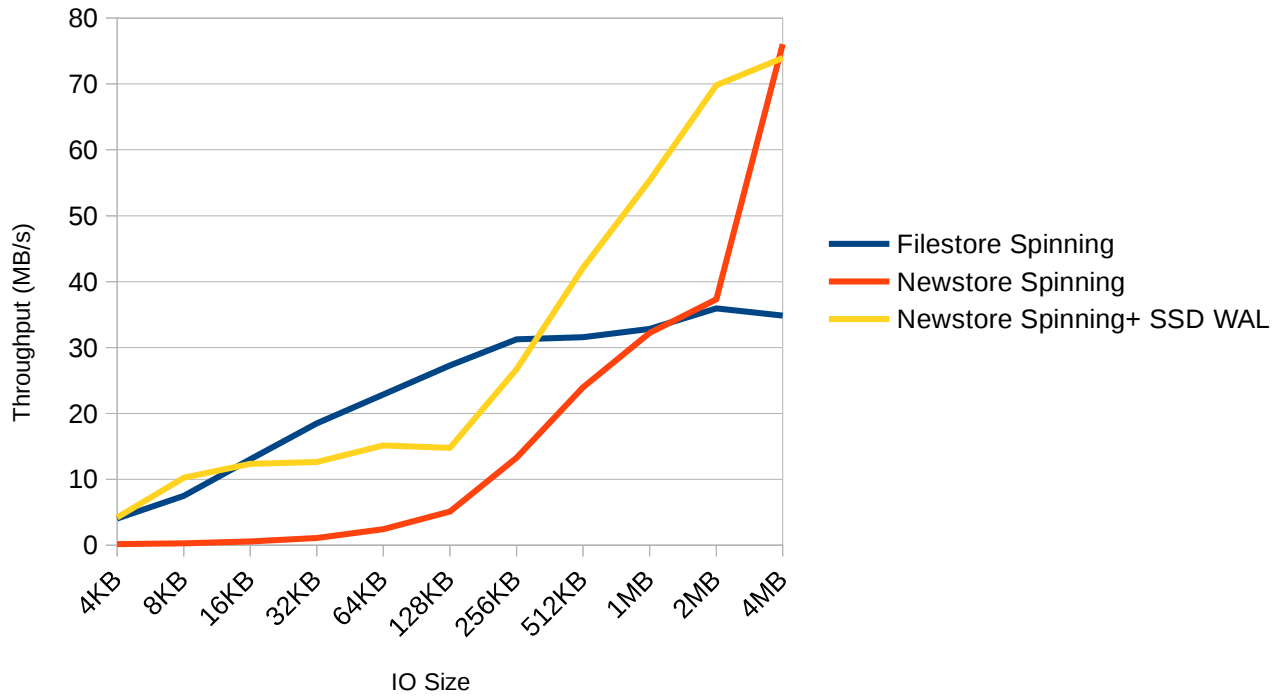

Spinning Disk Write Filestore vs Newstore + 8 WAL Threads

Xiaoxi Tuning, Default Overlay, 1X Rep, 1 OSD, Ceph 0.93-1046-gc4a7146

Spinning Disk Random Write Filestore vs Newstore + 8 WAL Threads

Xiaoxi Tuning, Default Overlay, 1X Rep, 1 OSD, Ceph 0.93-1046-gc4a7146

PCIe SSD Disk Write Filestore vs Newstore + 8 WAL Threads

Xiaoxi Tuning, Default Overlay, 1X Rep, 1 OSD, Ceph 0.93-1046-gc4a7146

PCIe SSD Disk Random Write Filestore vs Newstore + 8 WAL Threads

Xiaoxi Tuning, Default Overlay, 1X Rep, 1 OSD, Ceph 0.93-1046-gc4a7146