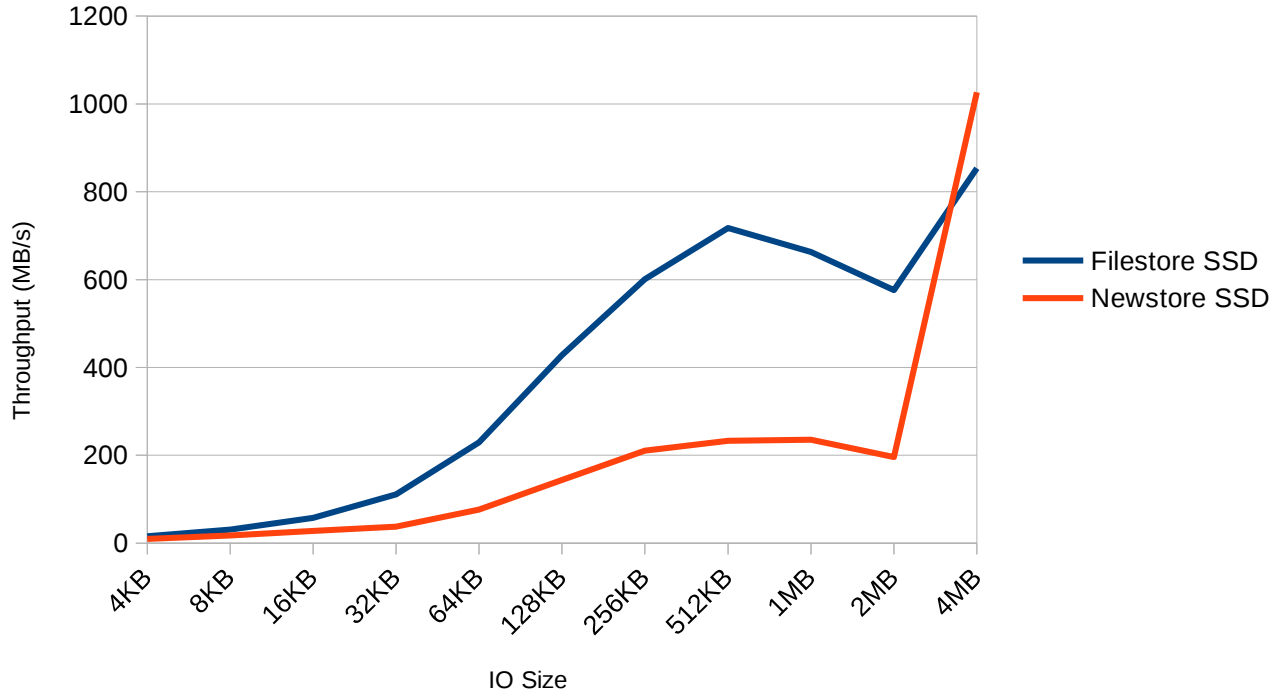

Spinning Disk Write Filestore vs Newstore + 8 WAL Threads

Xiaoxi Tuning, Default Overlay, 1X Rep, 1 OSD, Ceph 0.93-1046-gc4a7146

Spinning Disk Random Write Filestore vs Newstore + 8 WAL Threads

Xiaoxi Tuning, Default Overlay, 1X Rep, 1 OSD, Ceph 0.93-1046-gc4a7146

PCIe SSD Disk Write Filestore vs Newstore + 8 WAL Threads

Xiaoxi Tuning, Default Overlay, 1X Rep, 1 OSD, Ceph 0.93-1046-gc4a7146

PCIe SSD Disk Random Write Filestore vs Newstore + 8 WAL Threads

Xiaoxi Tuning, Default Overlay, 1X Rep, 1 OSD, Ceph 0.93-1046-gc4a7146